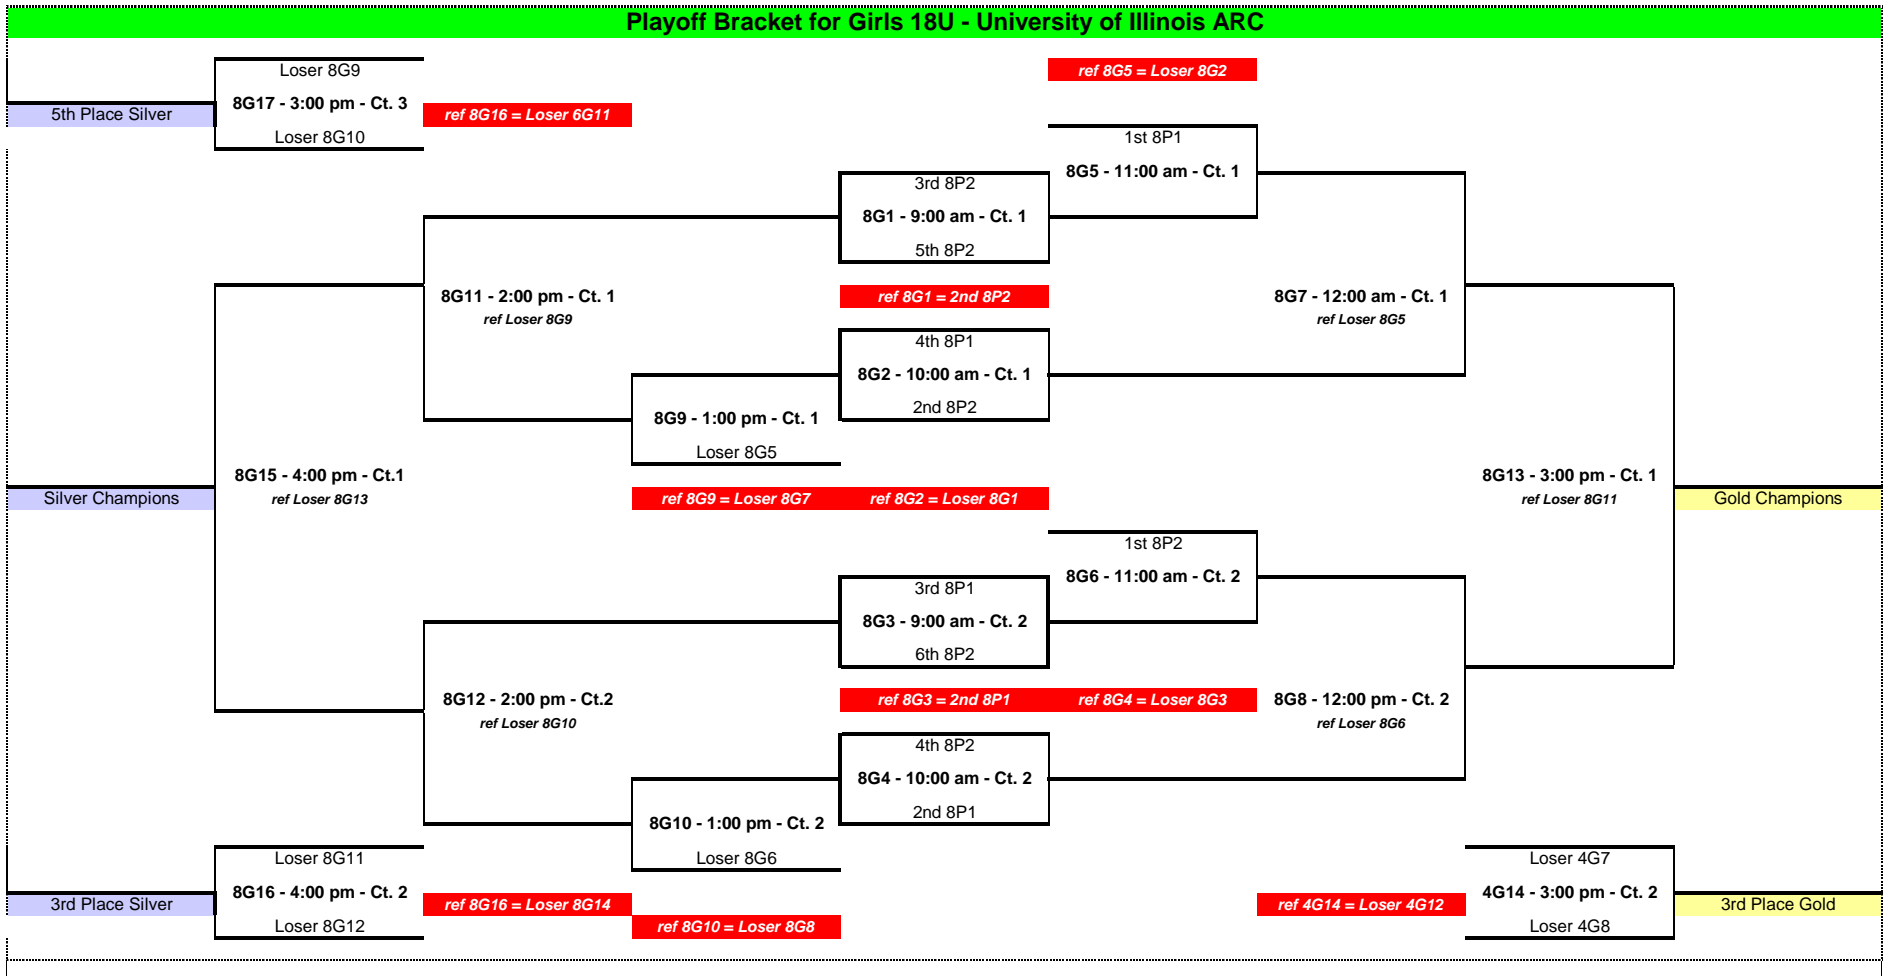

Sunday Playing Schedule - Tournament Format

Playoff Bracket for Girls 18U - University of Illinois ARC