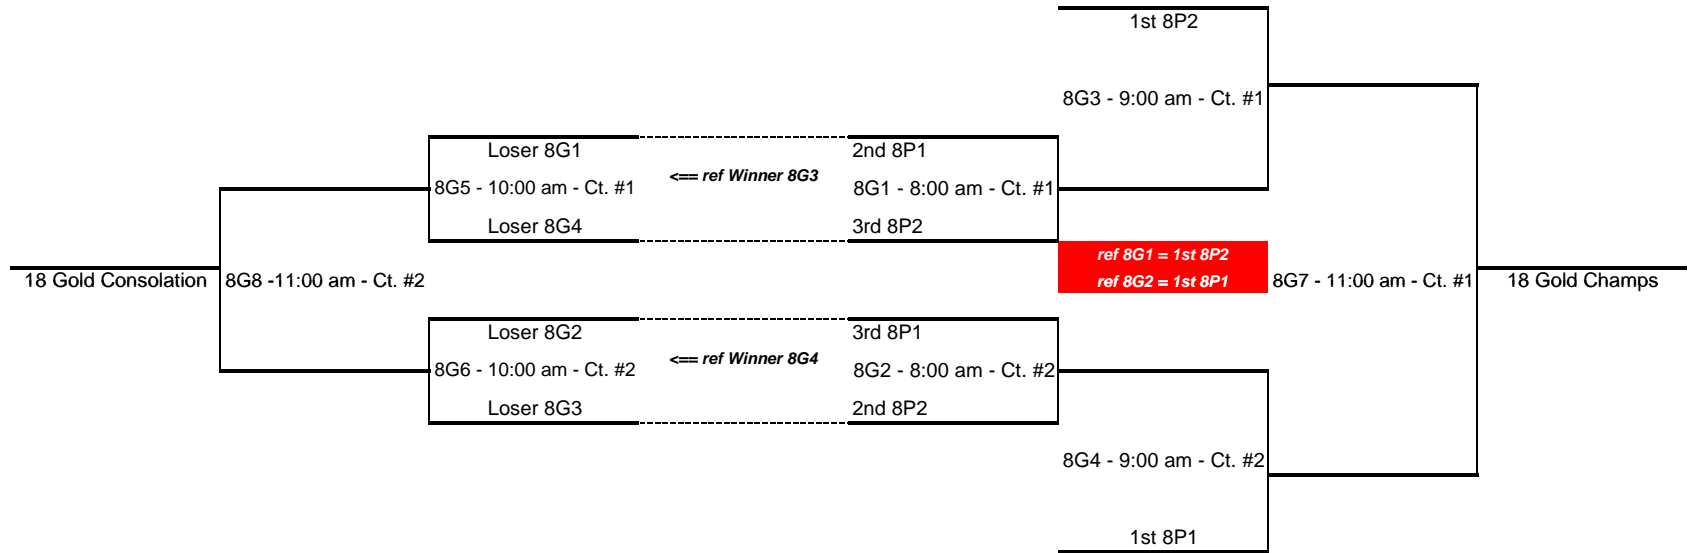

Gold Playoff Bracket for Girls 18U - Peoria River Plex

*** After first match, losing team officiates