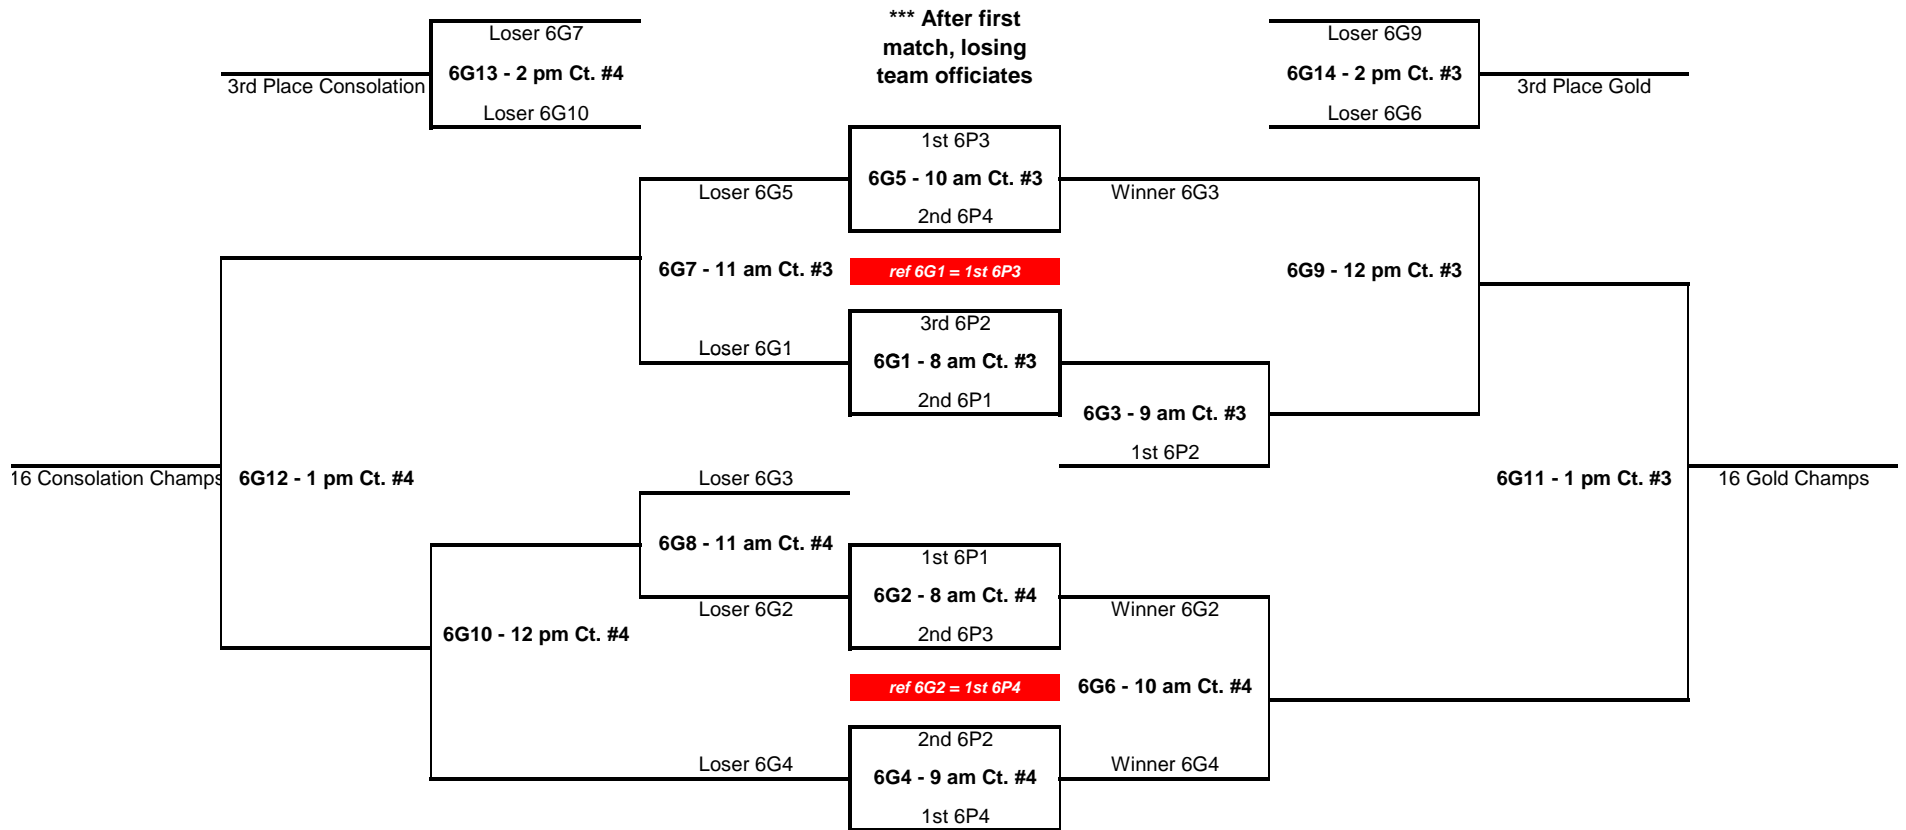

Sunday Schedule

Gold Playoff Bracket for Girls 16U - Peoria River Plex