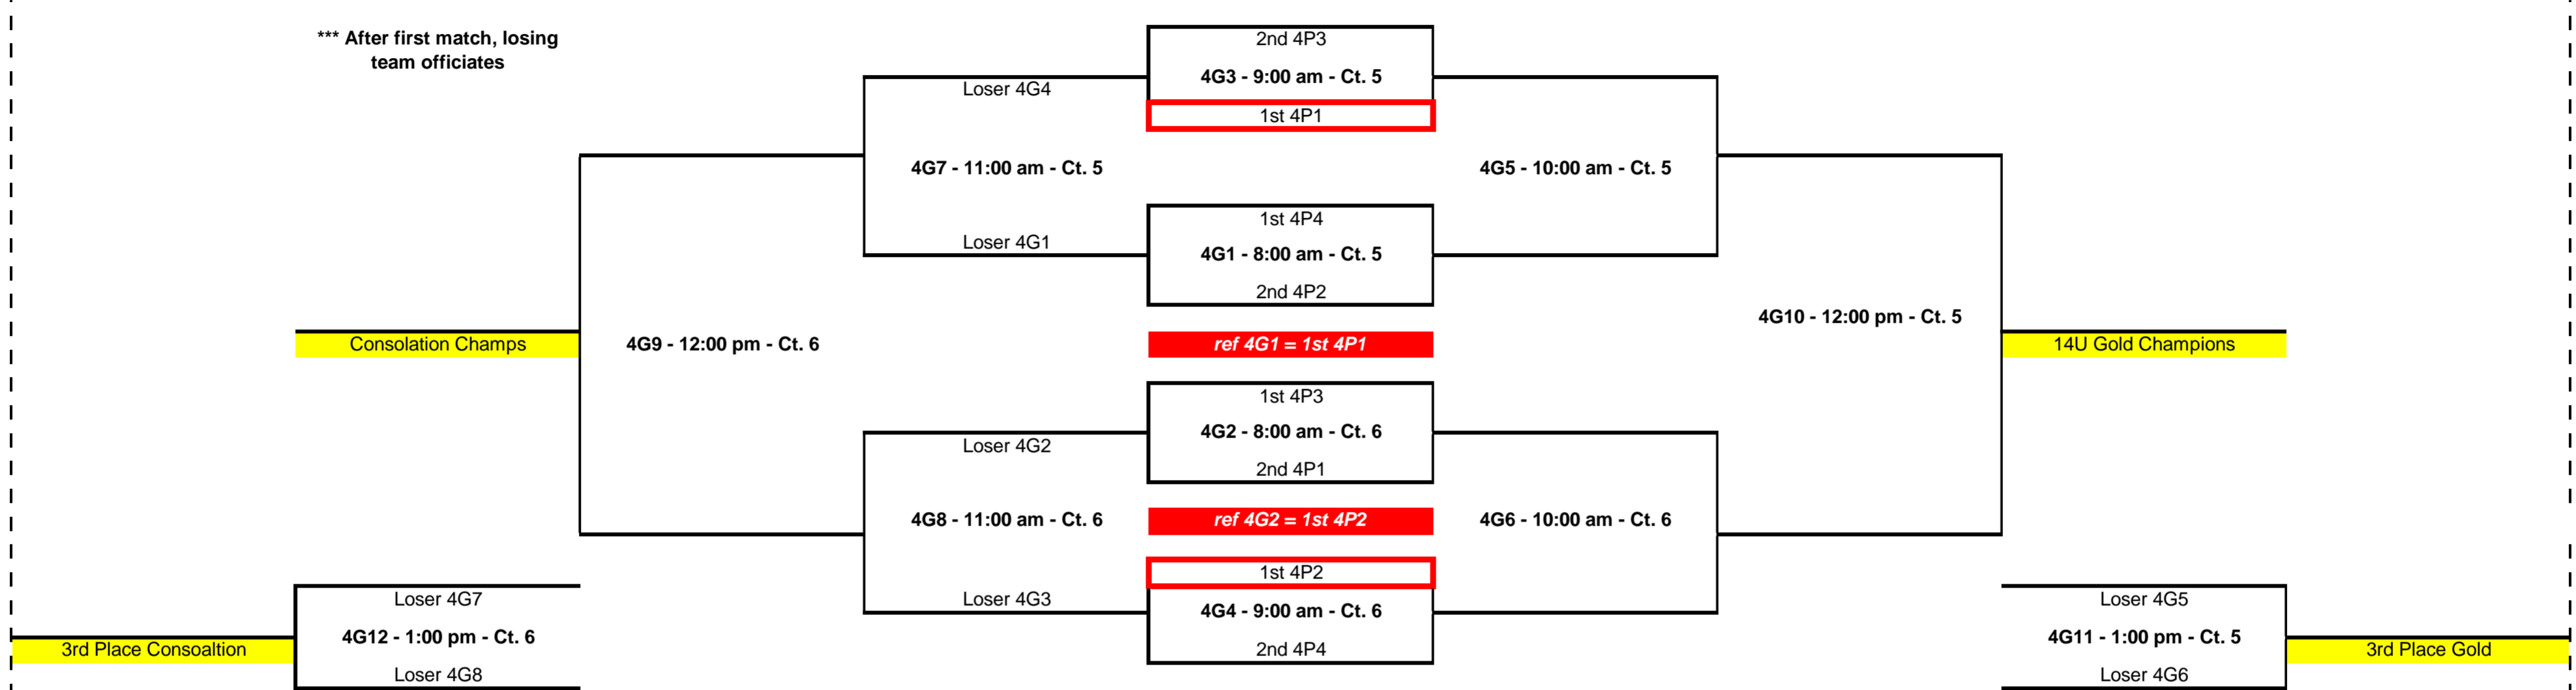

Sunday Schedule

Gold Playoff Bracket for Girls 14U - East Peoria High School