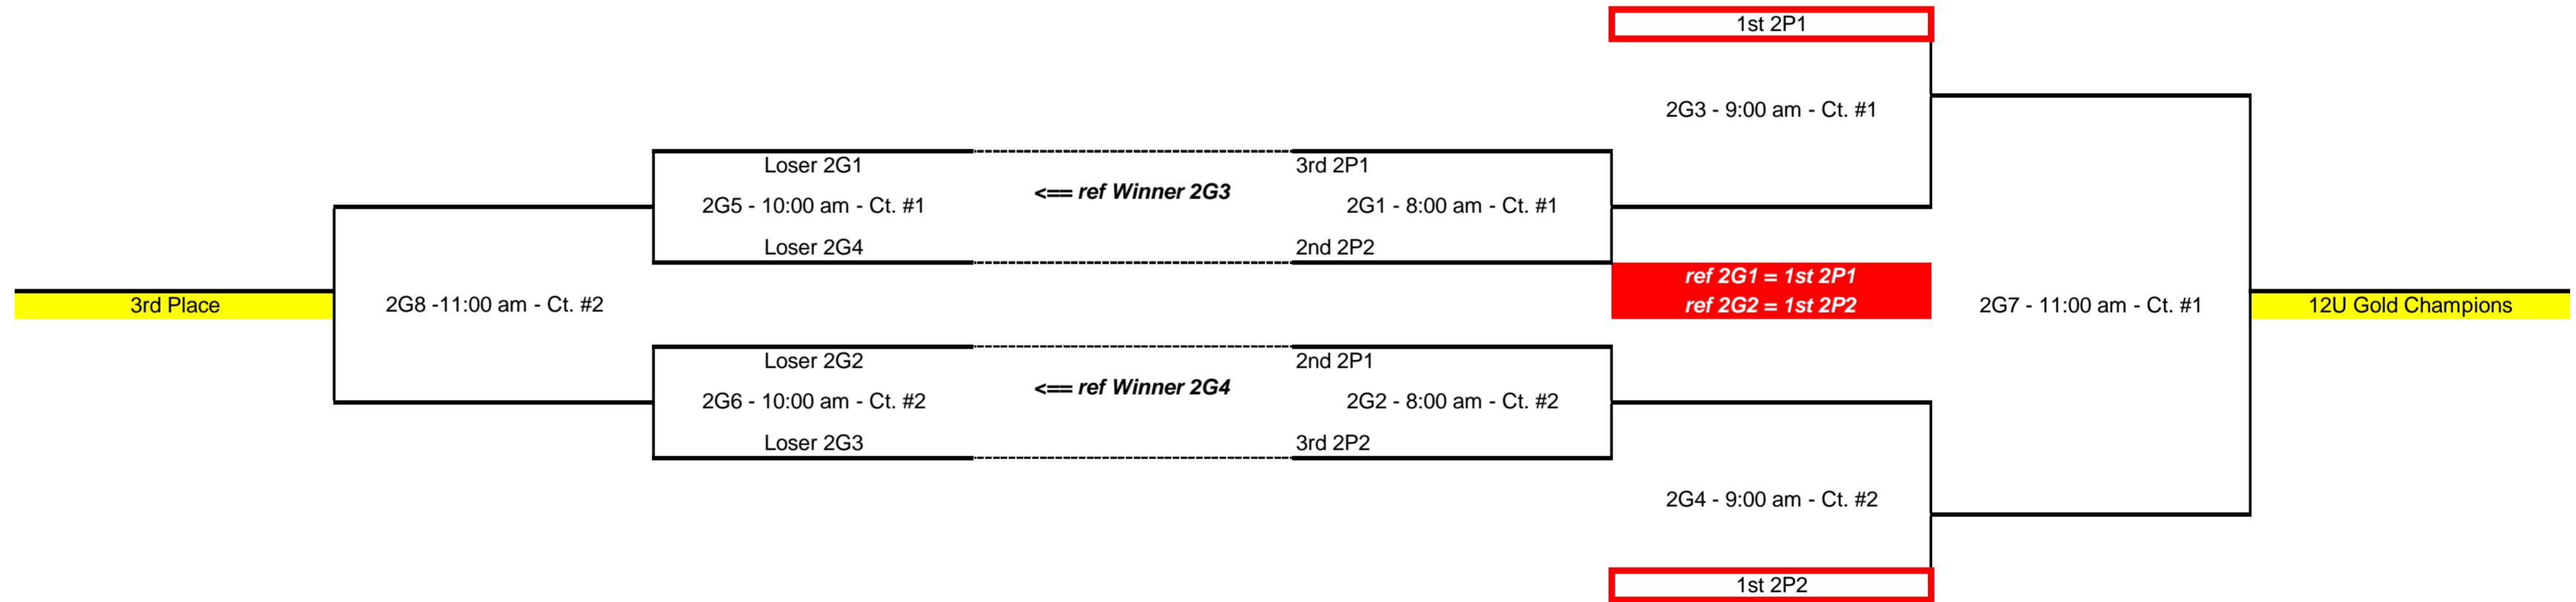

Gold Playoff Bracket for Girls 12U - Peoria River Plex

*** After first match, losing team officiates