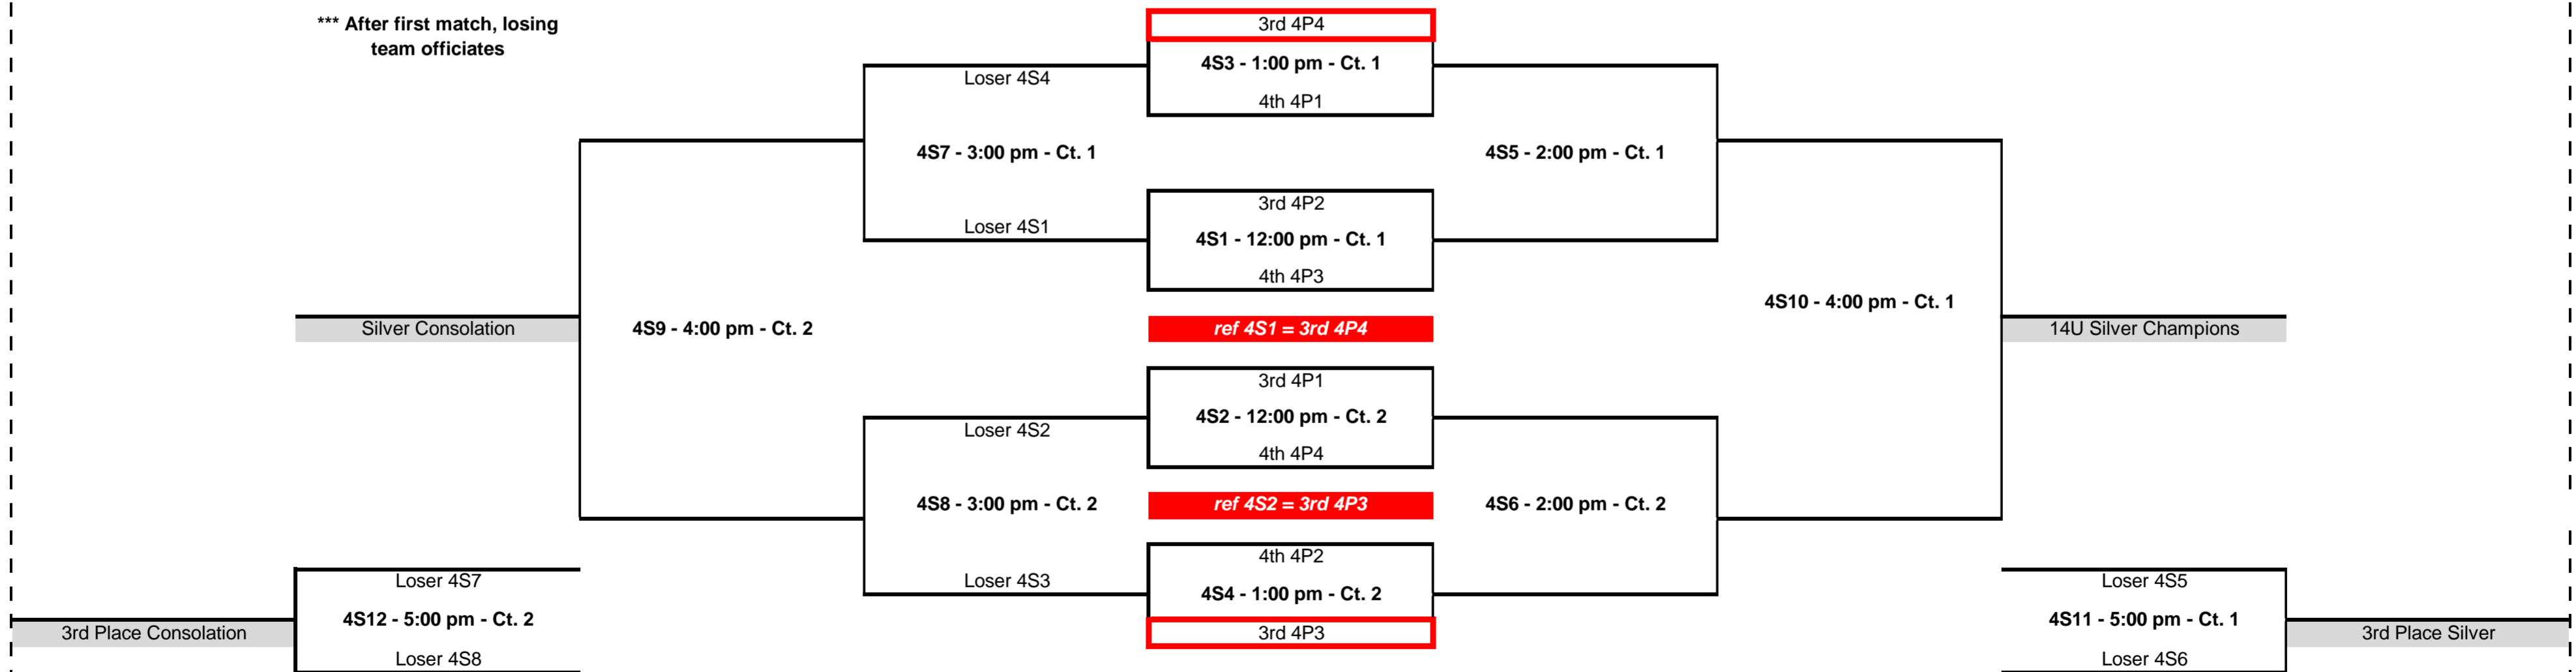

Silver Playoff Bracket for Girls 14U - Peoria River Plex