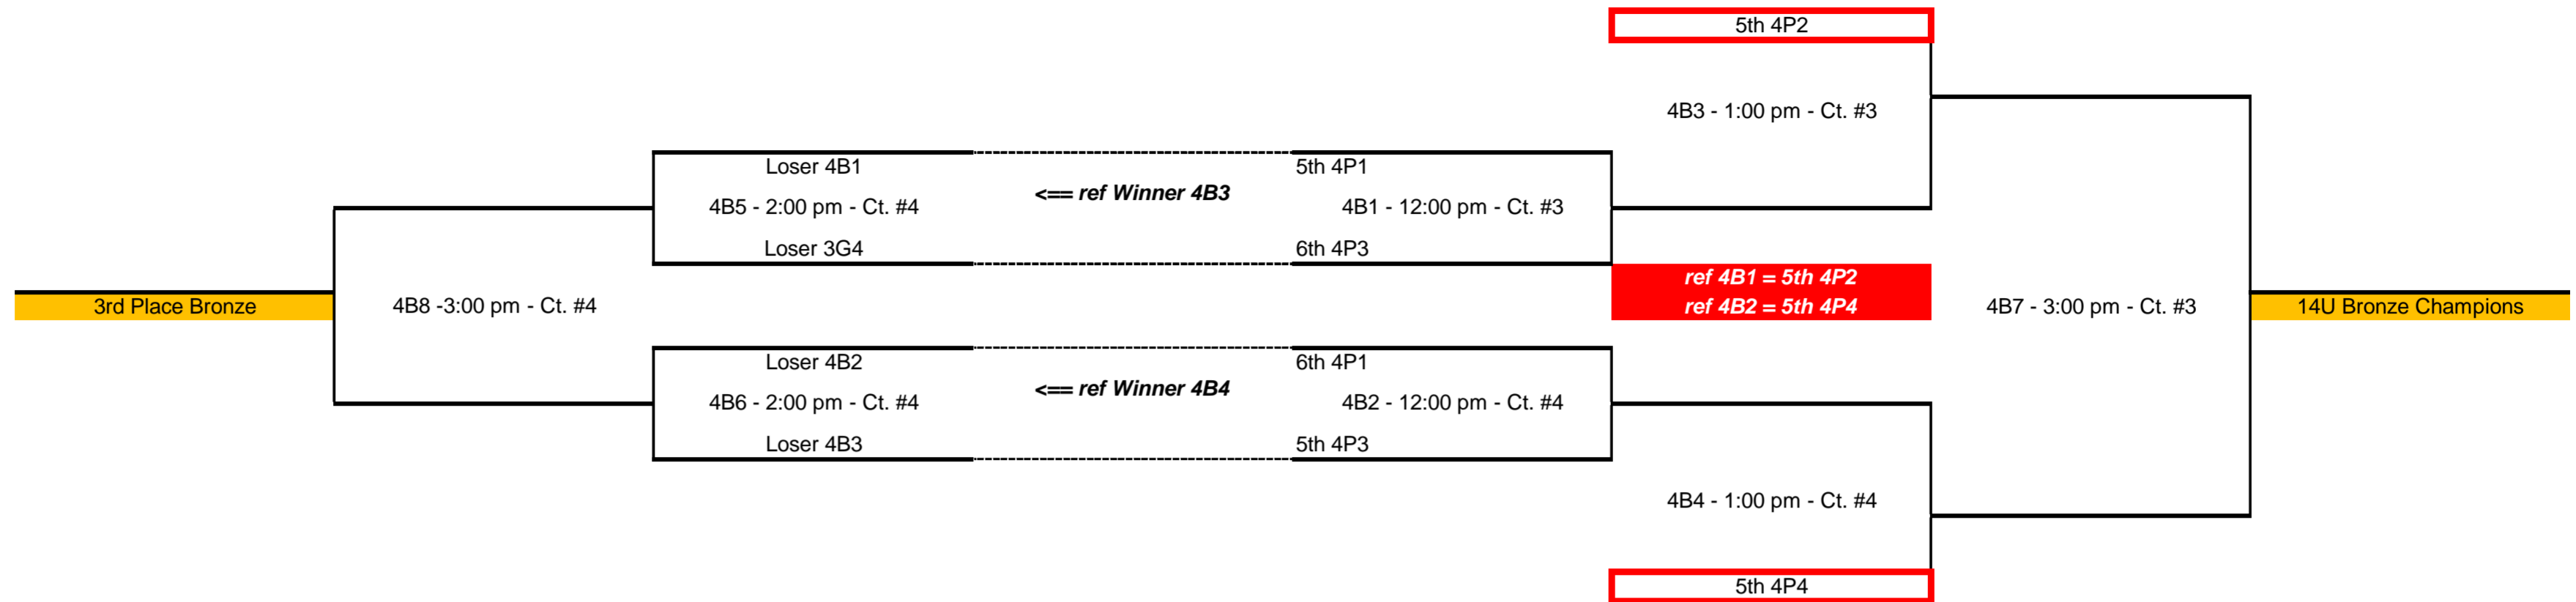

Bronze Playoff Bracket for Girls 14U - Peoria River Plex

*** After first match, losing team officiates