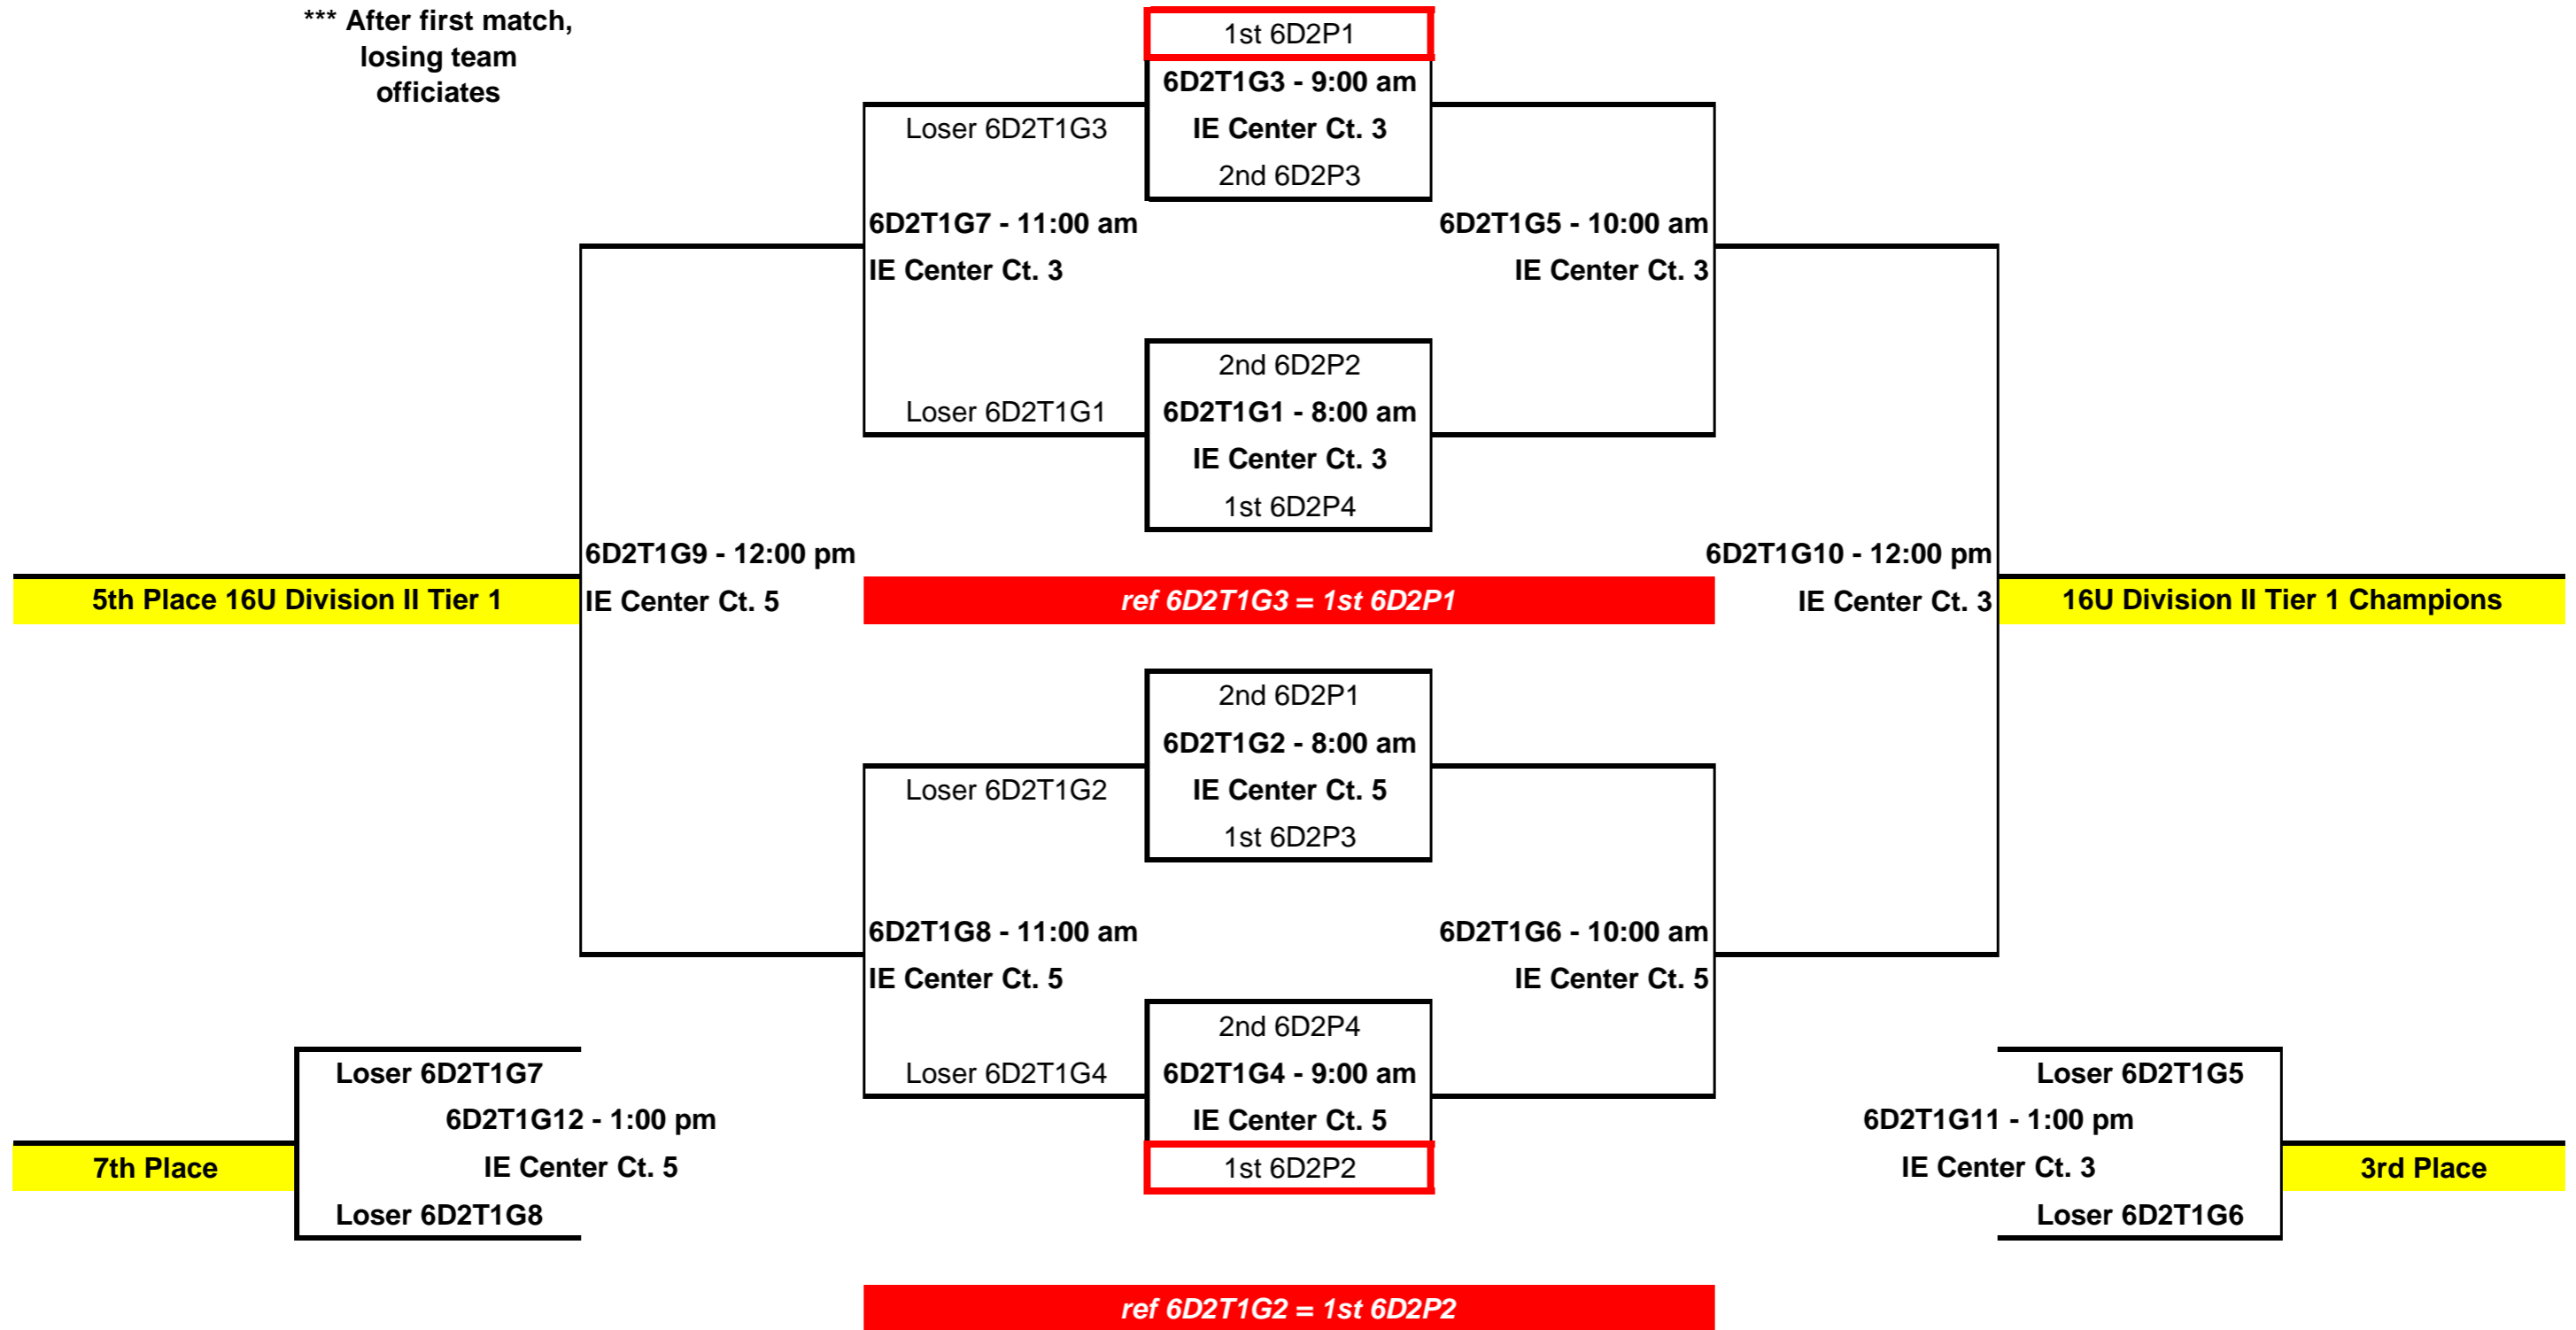

Playoff Bracket for Girls 16U Division II Tier 1 - Illini Elite Training Center

*** After first match,
losing team
officialates