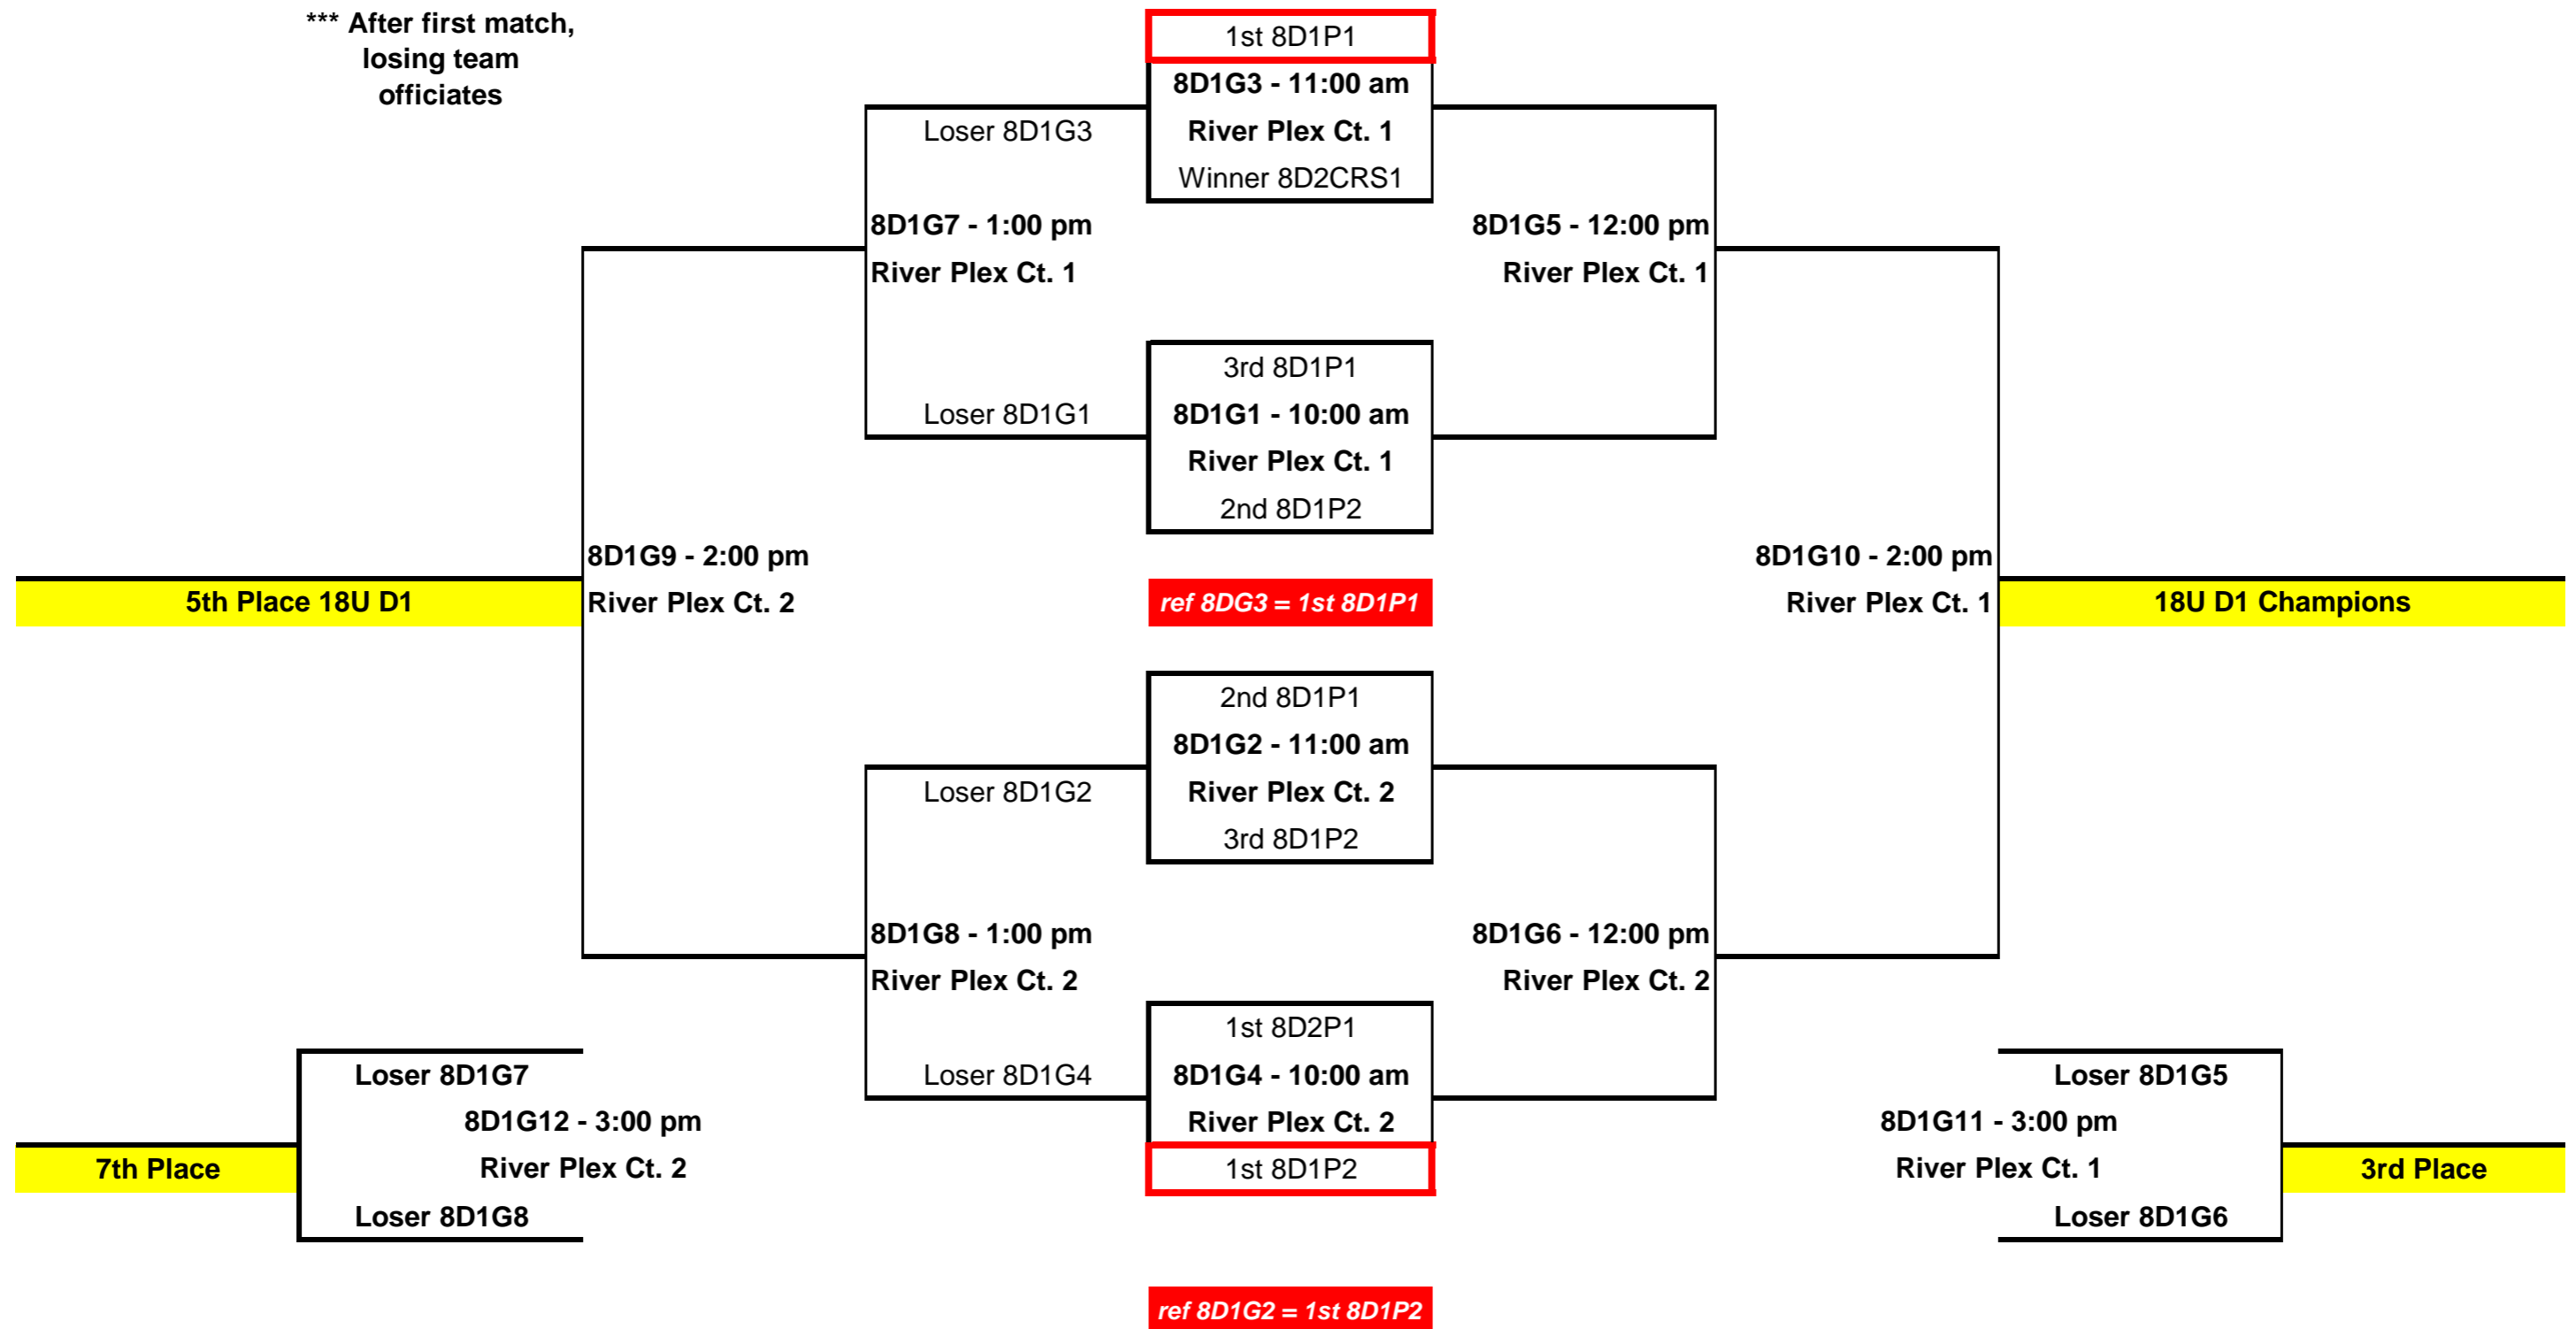

Sunday Schedule

Playoff Bracket for Girls 18U Division I - Peoria River Plex

*** After first match,
losing team
officialates