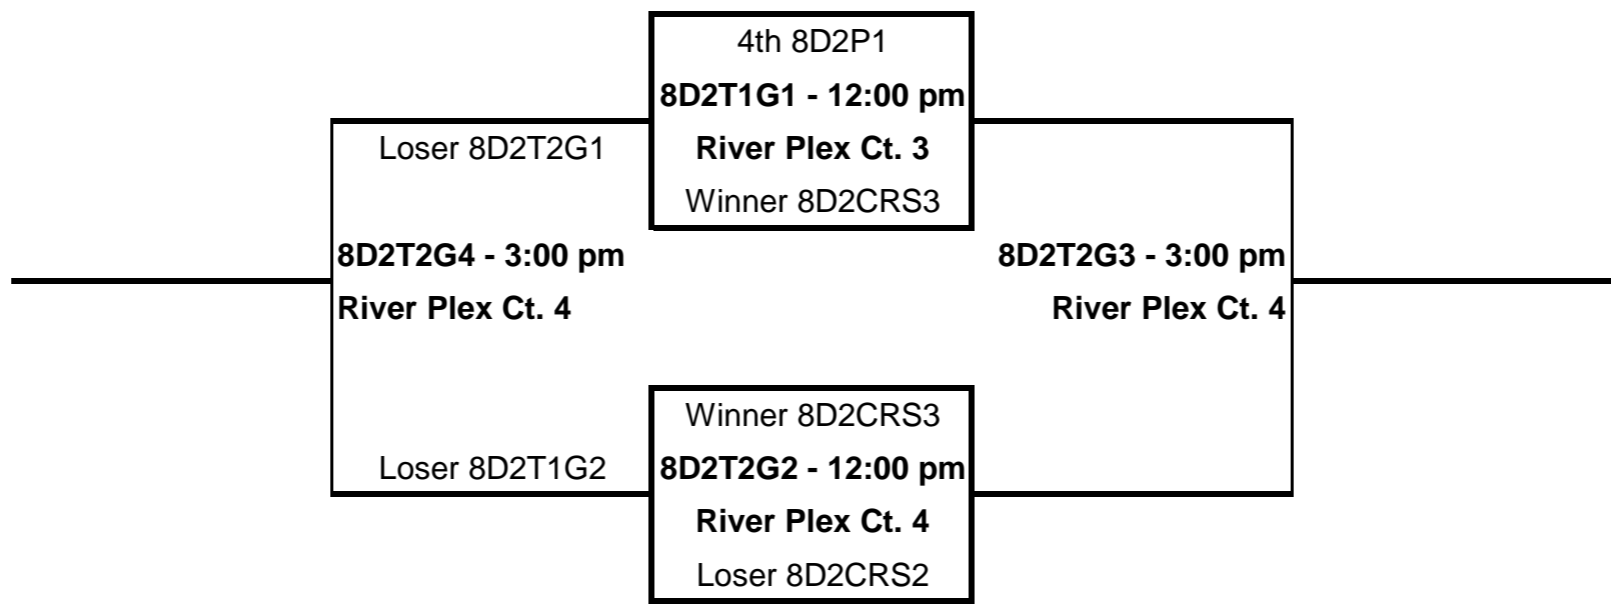

Sunday Schedule

Playoff Bracket for Girls 18U Division I - Peoria River Plex

*** After first match,
losing team
officialates

Playoff Bracket for Girls 18U Division II Tier 2 - Peoria River Plex

Playoff Bracket for Girls 18U Division II Tier 2 - Peoria River Plex