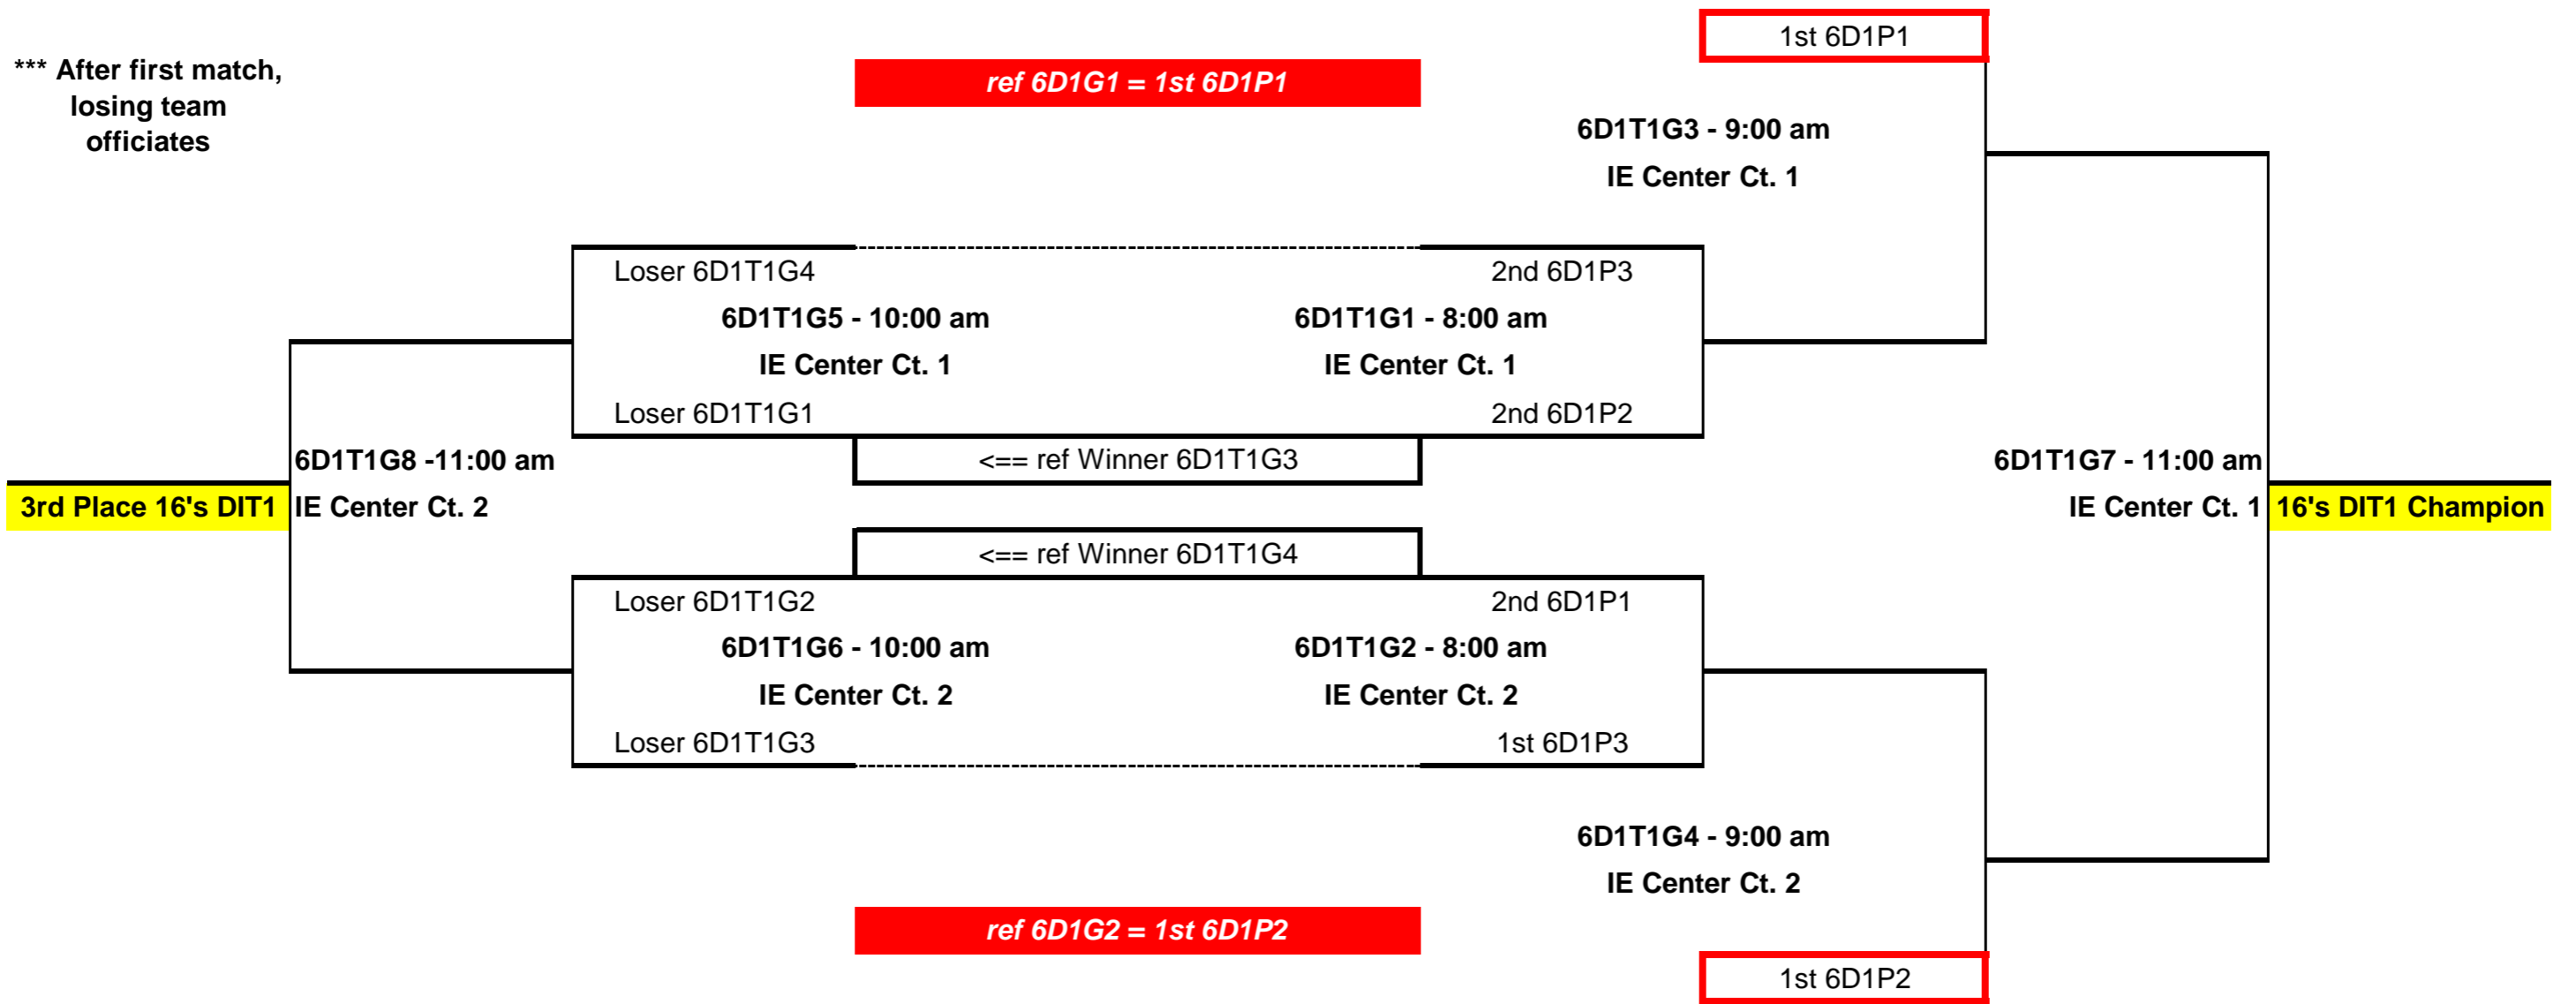

Sunday Schedule

Playoff Bracket for Girls 18U Division I - Peoria River Plex

*** After first match,
losing team
officialates

Playoff Bracket for Girls 18U Division II Tier 2 - Peoria River Plex

Playoff Bracket for Girls 18U Division II Tier 2 - Peoria River Plex

Playoff Bracket for Girls 16U Division I Tier 1 - Illini Elite Training Center

*** After first match,
losing team
officialates

Playoff Bracket for Girls 16U Division II Tier 1 - Illini Elite Training Center