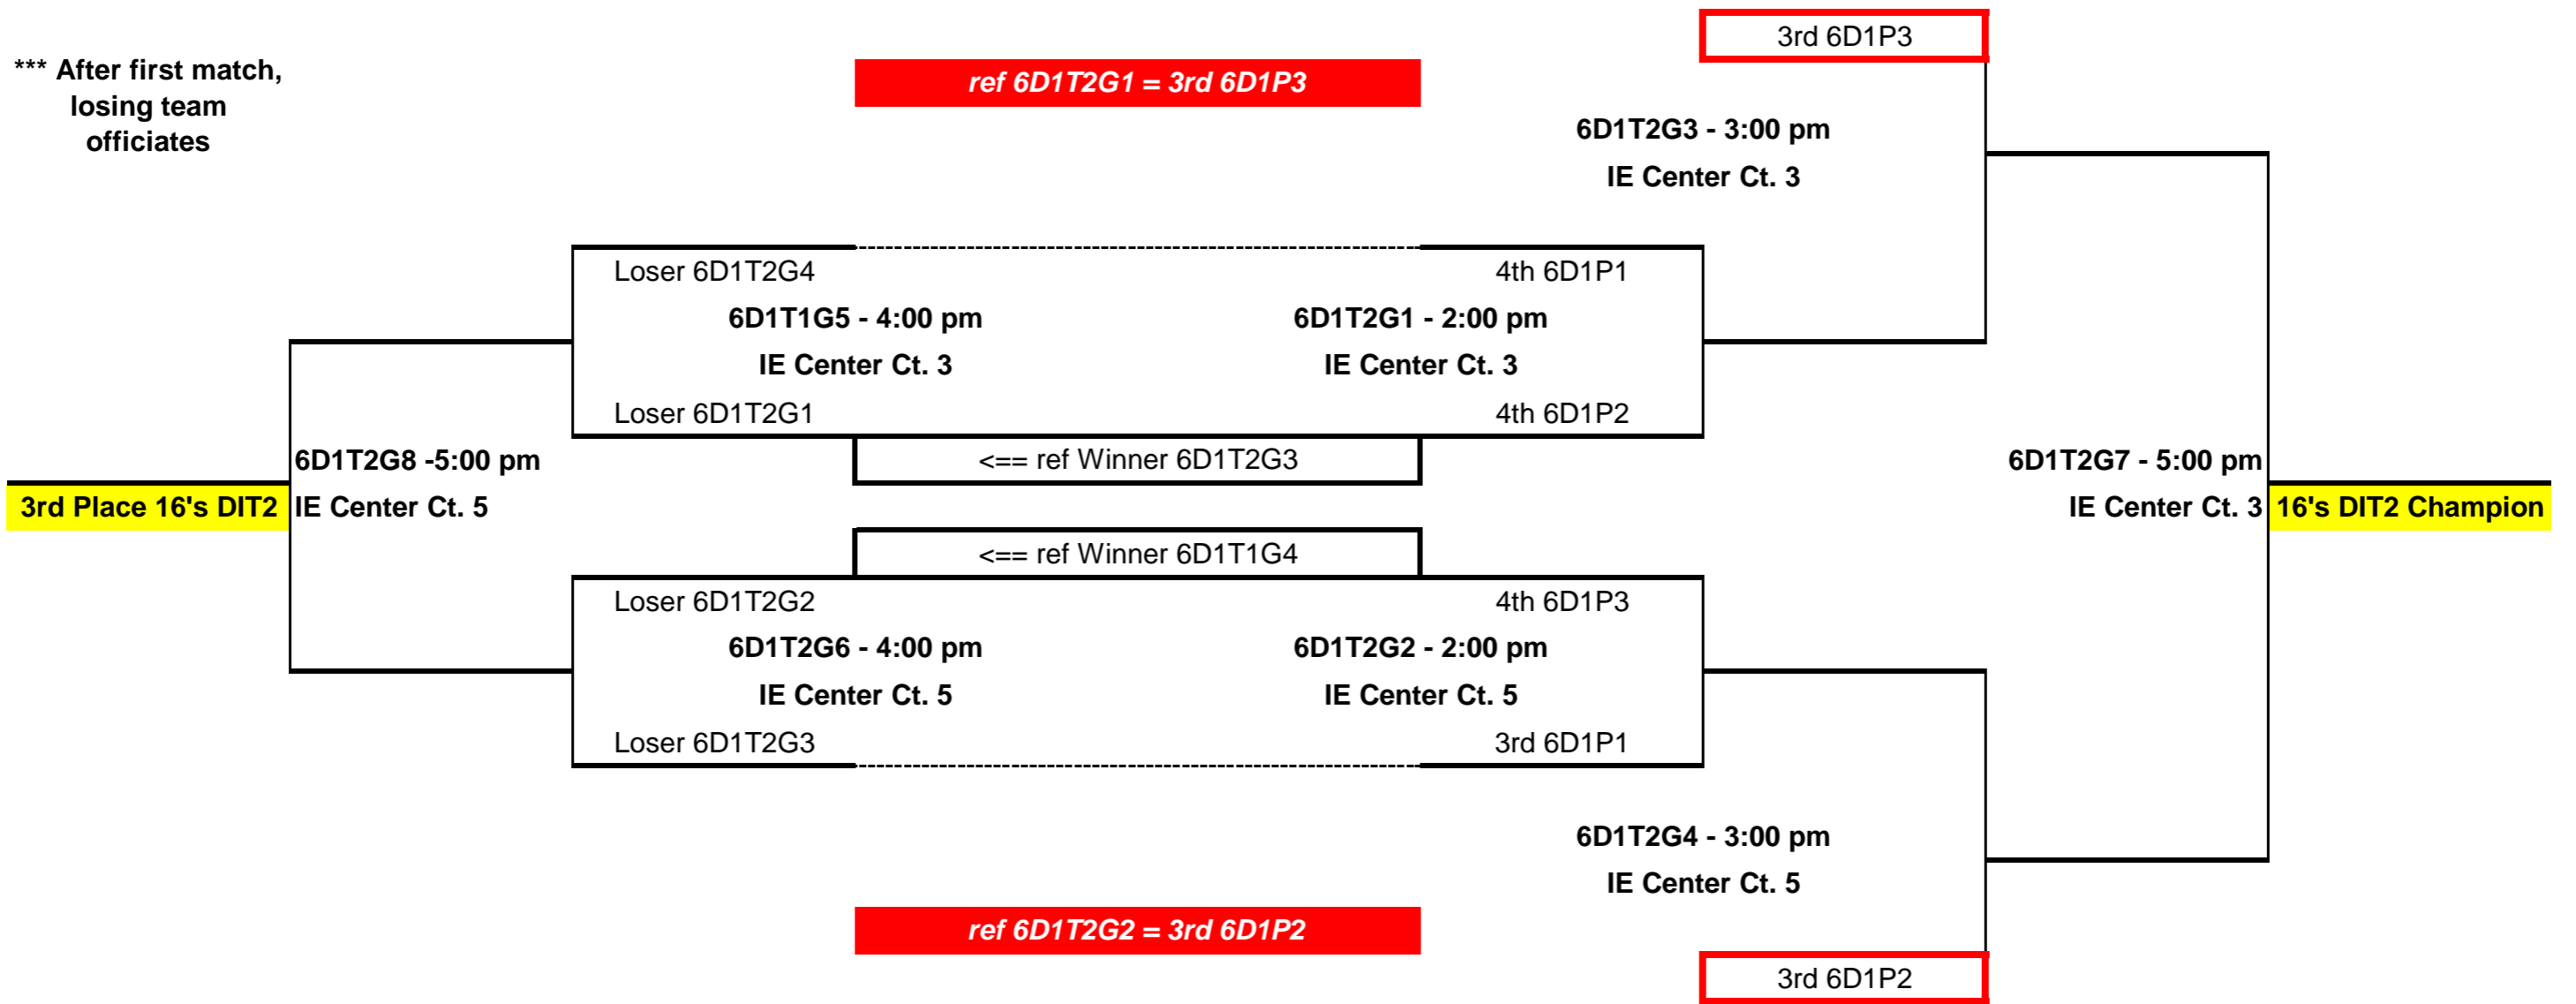

Sunday Schedule

Playoff Bracket for Girls 18U Division I - Peoria River Plex

*** After first match,
losing team
officialates

Playoff Bracket for Girls 18U Division II Tier 2 - Peoria River Plex

Playoff Bracket for Girls 18U Division II Tier 2 - Peoria River Plex

Playoff Bracket for Girls 16U Division I Tier 1 - Illini Elite Training Center

*** After first match,
losing team
officialates

Playoff Bracket for Girls 16U Division II Tier 1 - Illini Elite Training Center

*** After first match,
losing team
officialates

Playoff Bracket for Girls 16U Division I Tier 2 - Illini Elite Training Center

*** After first match,
losing team
officialates

Playoff Bracket for Girls 16U Division II Tier 2 - Illini Elite Training Center