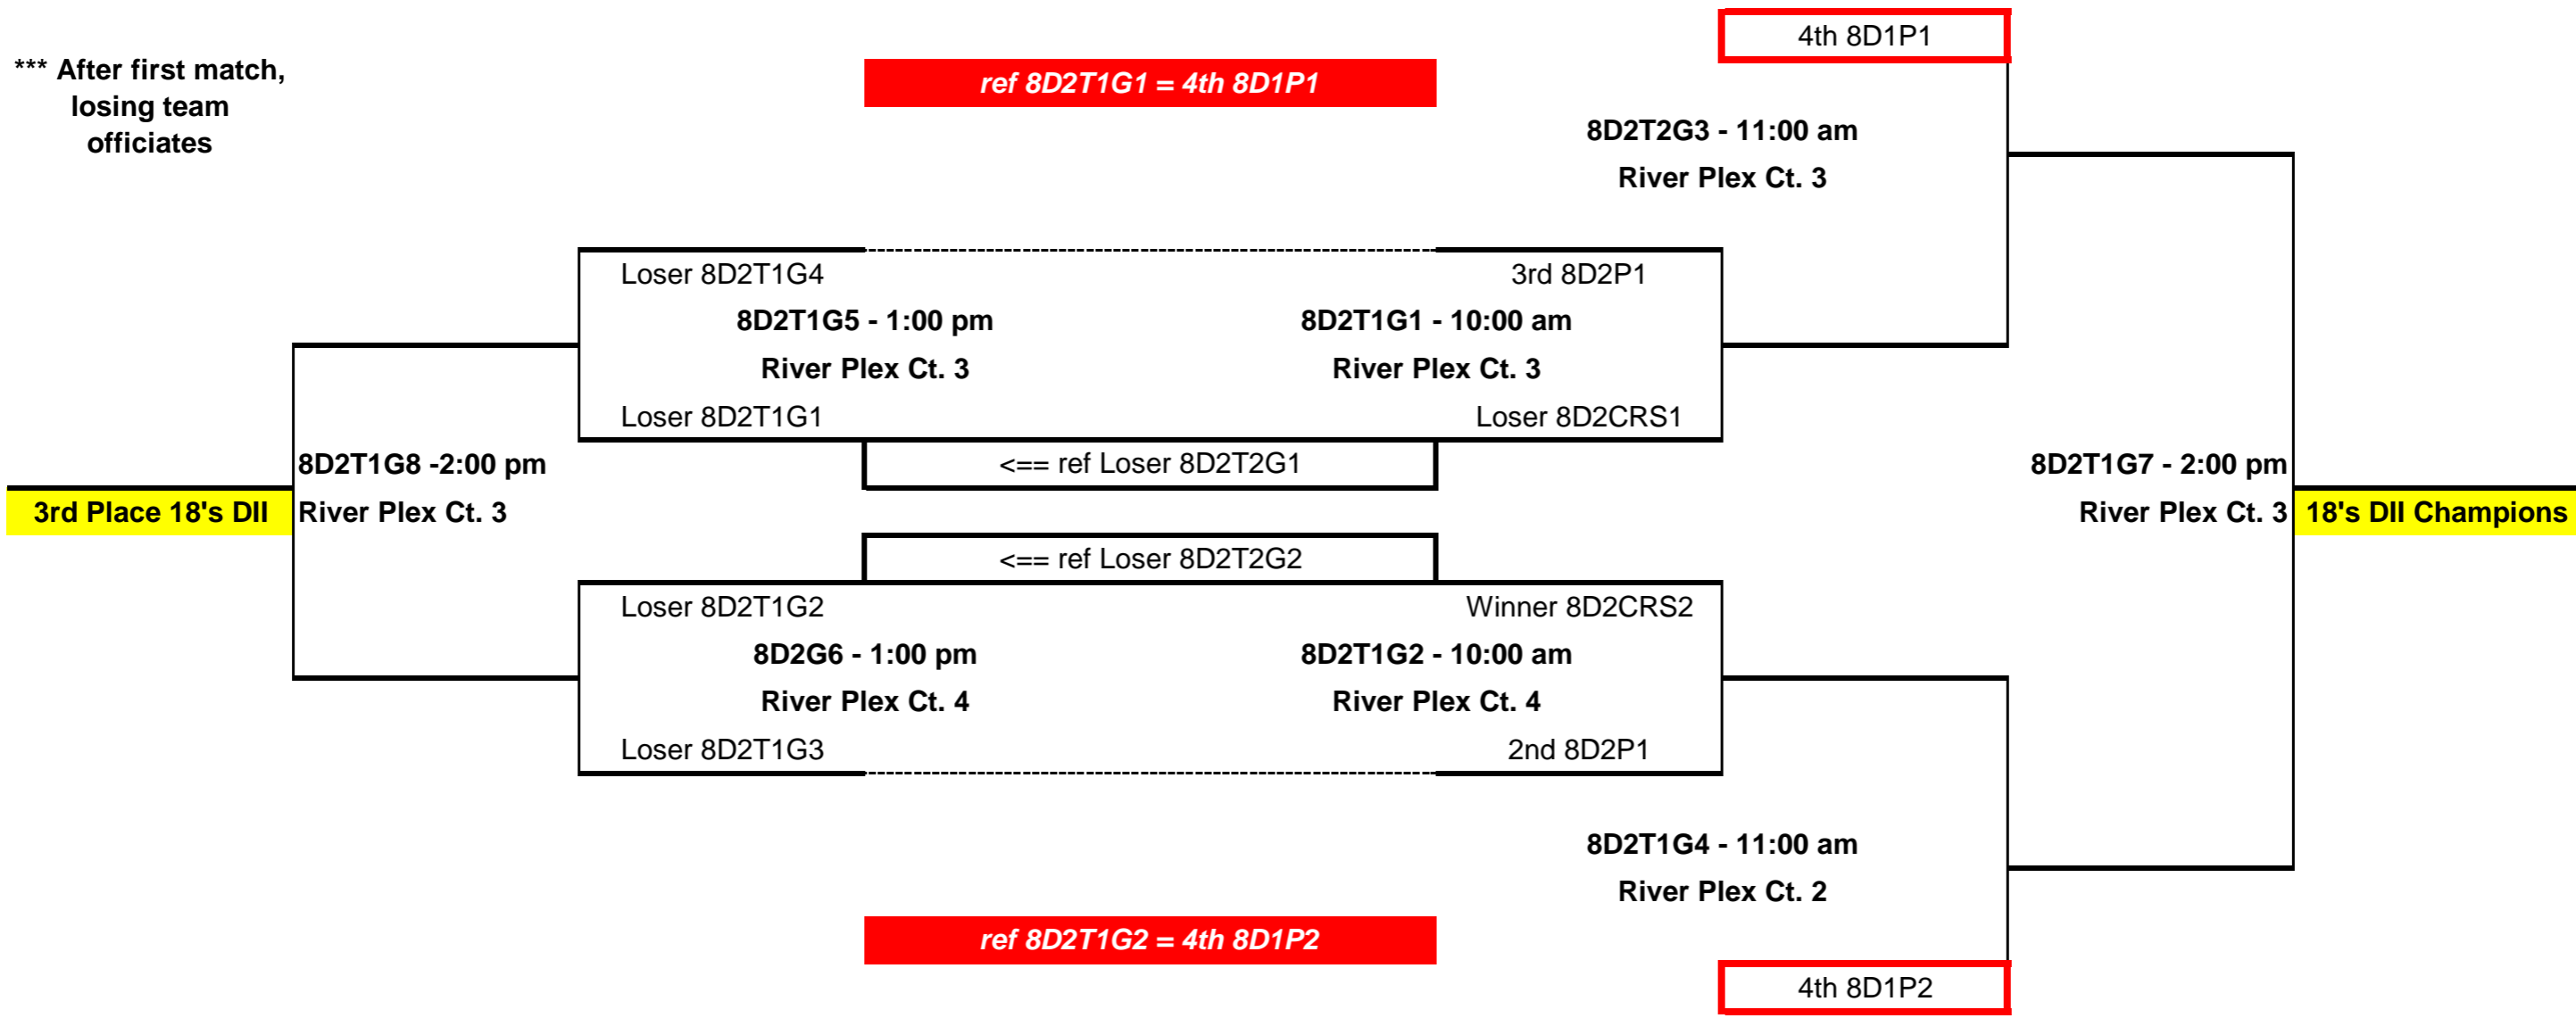

Playoff Bracket for Girls 18U Division II Tier 2 - Peoria River Plex