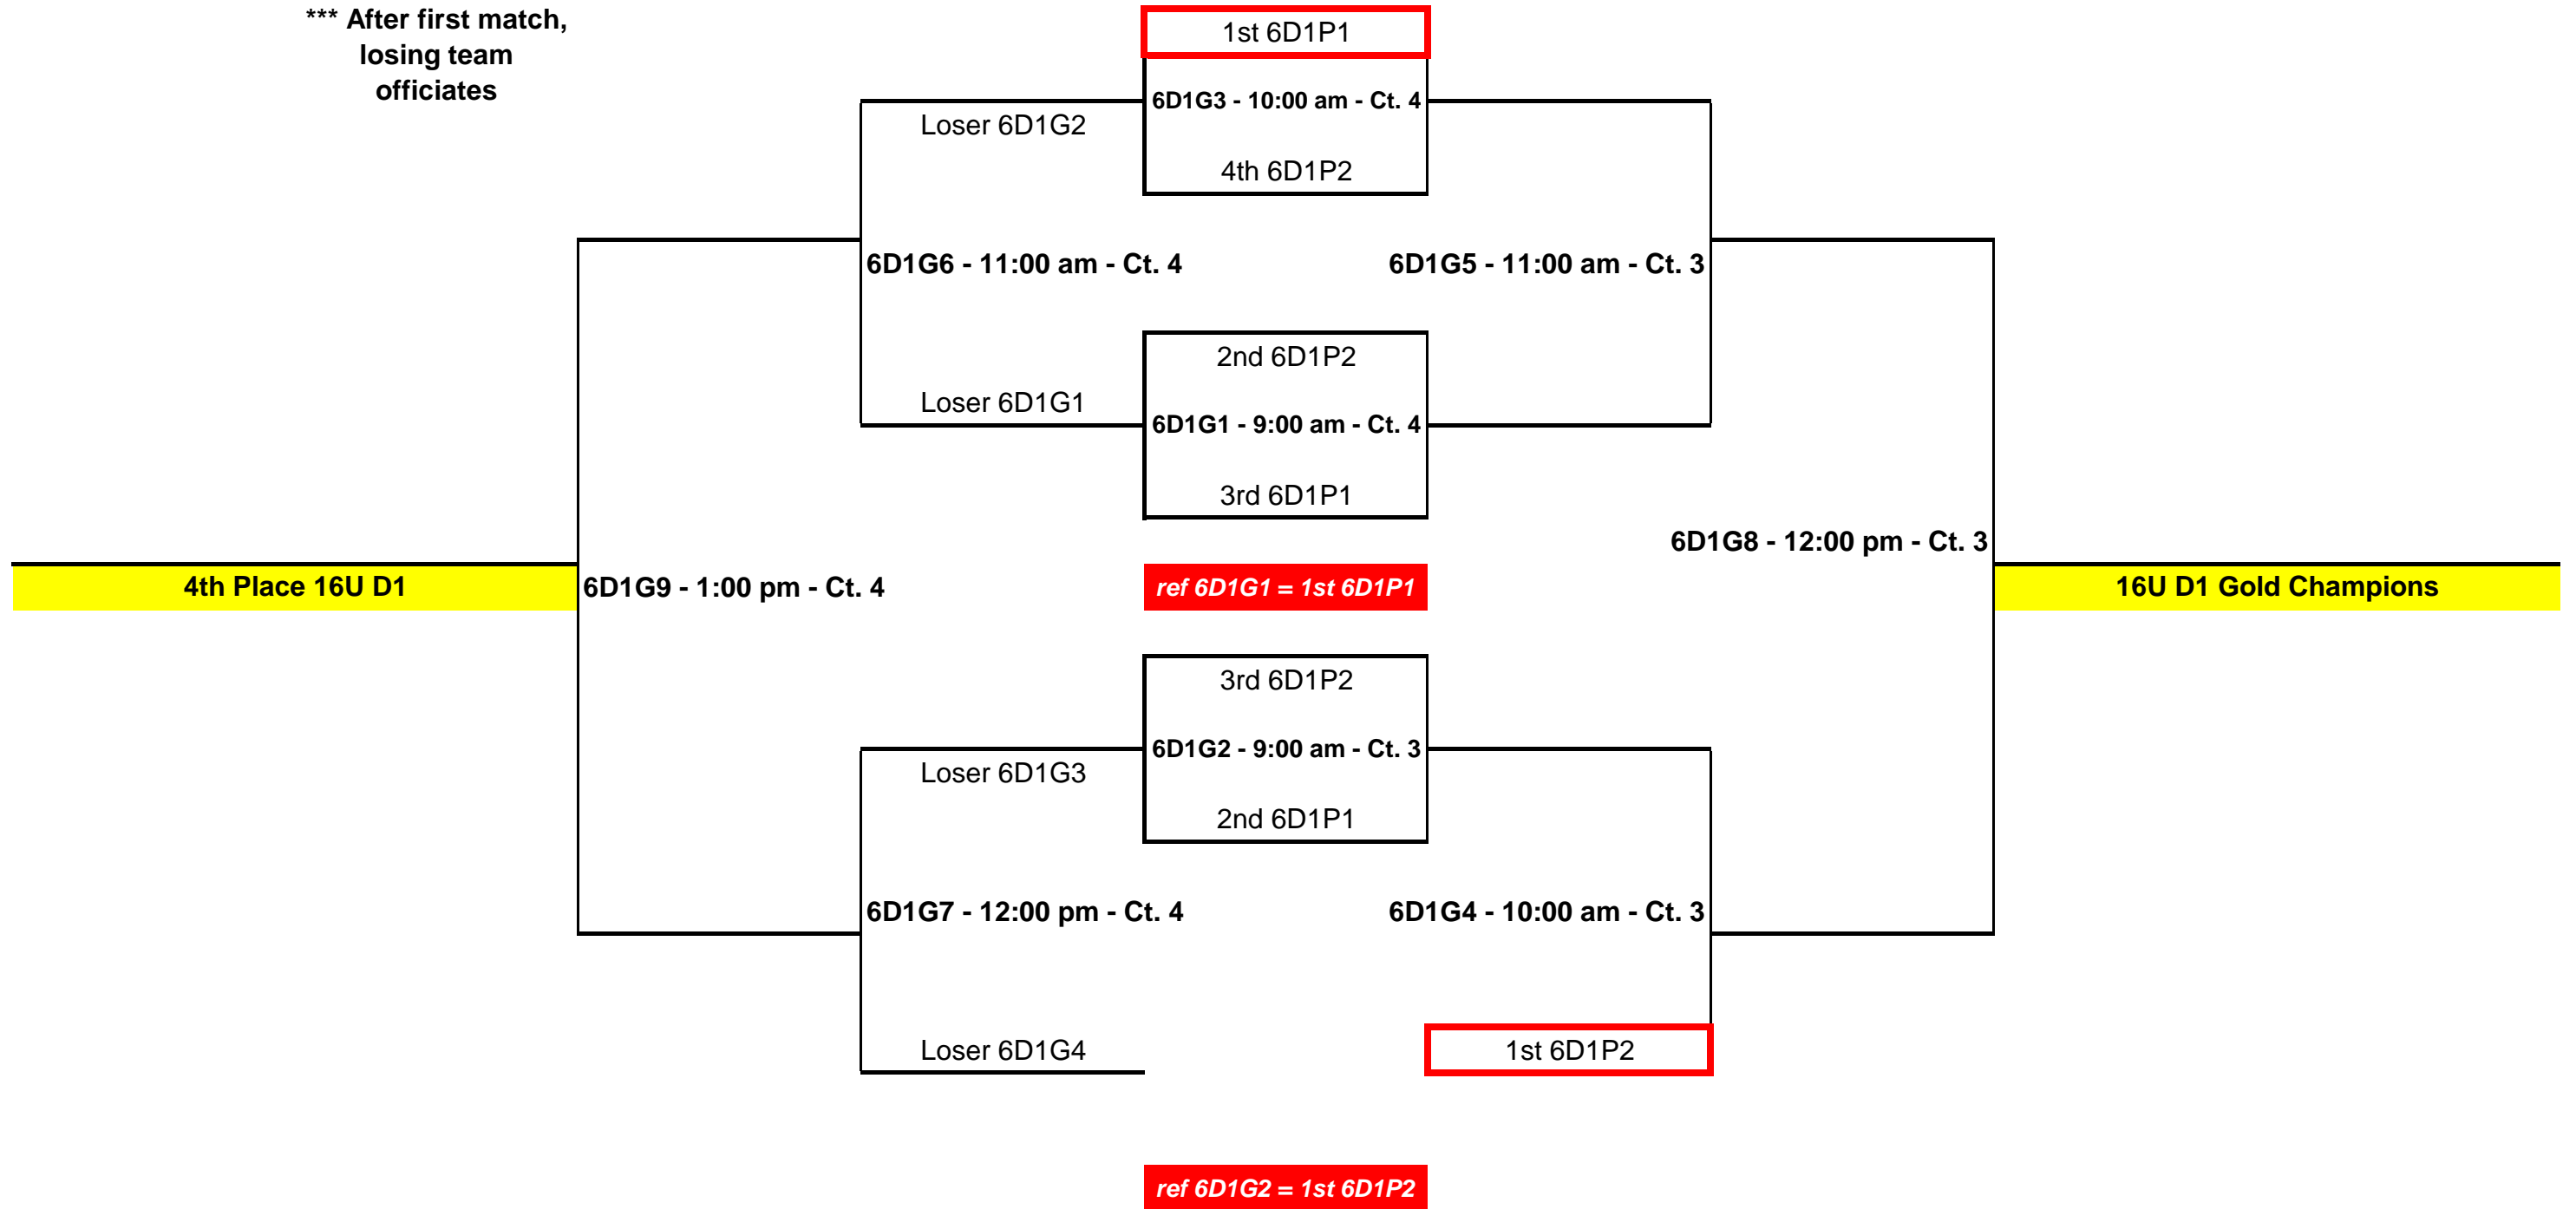

Gold Playoff Bracket for Girls 16U Division I - University of Illinois ARC

*** After first match,
losing team
officiates