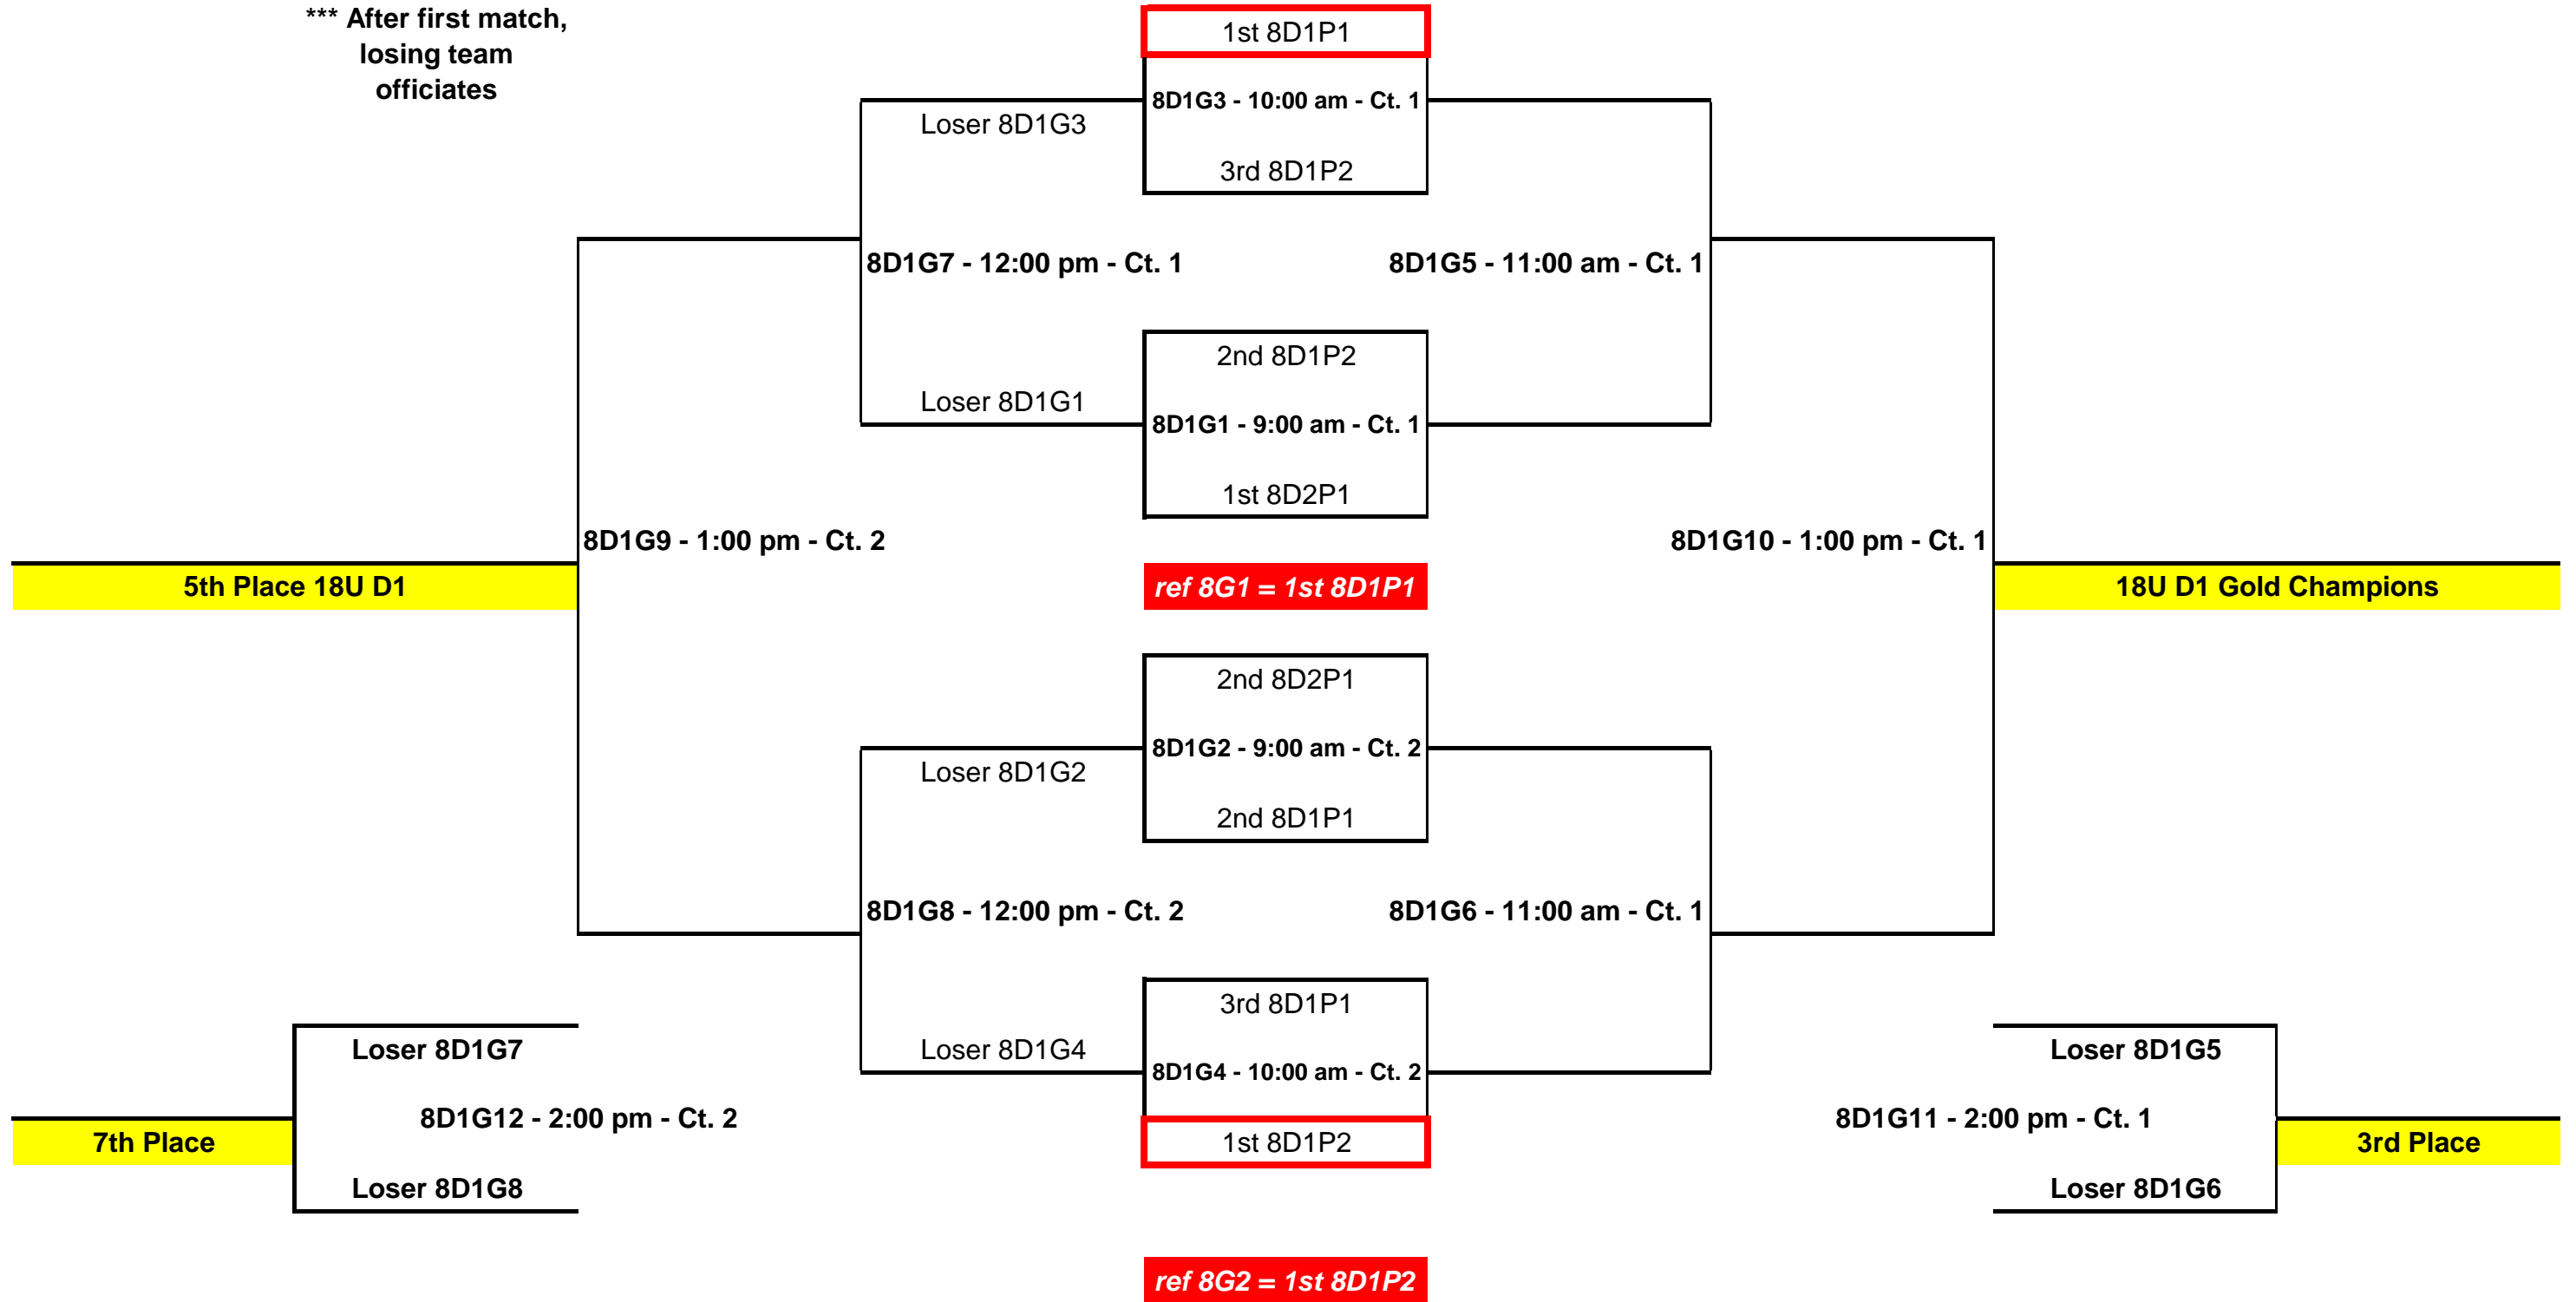

Sunday Schedule

Gold Playoff Bracket for Girls 18U Division I - University of Illinois ARC

*** After first match,
losing team
officiates