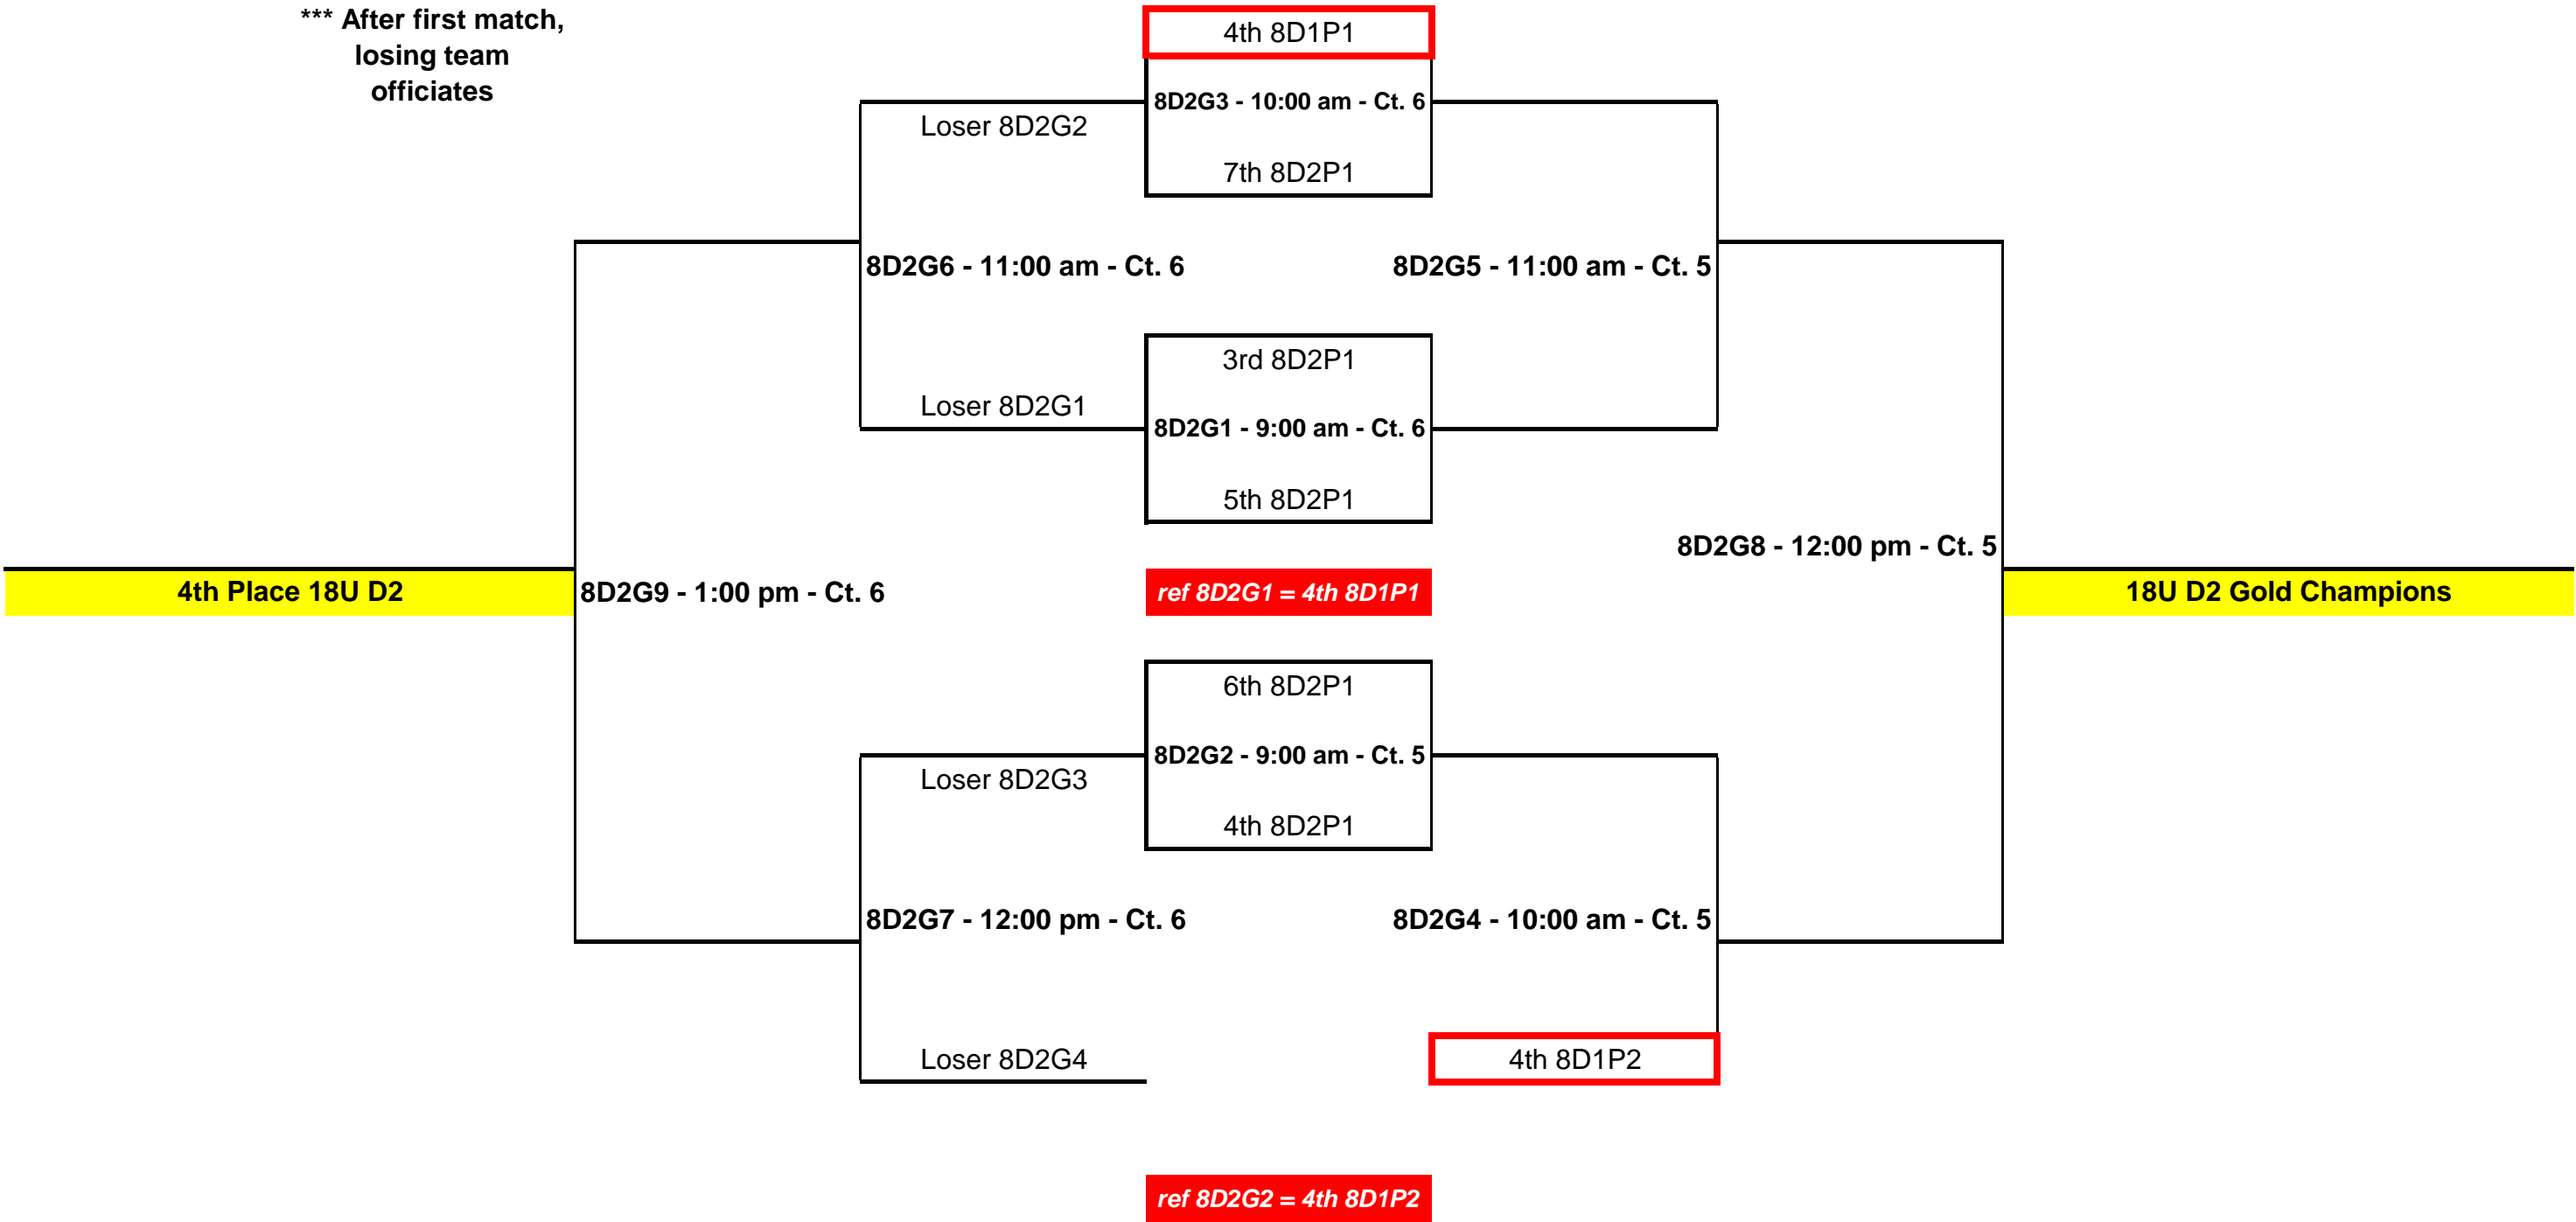

Gold Playoff Bracket for Girls 18U Division II - University of Illinois ARC

*** After first match,
losing team
officialates