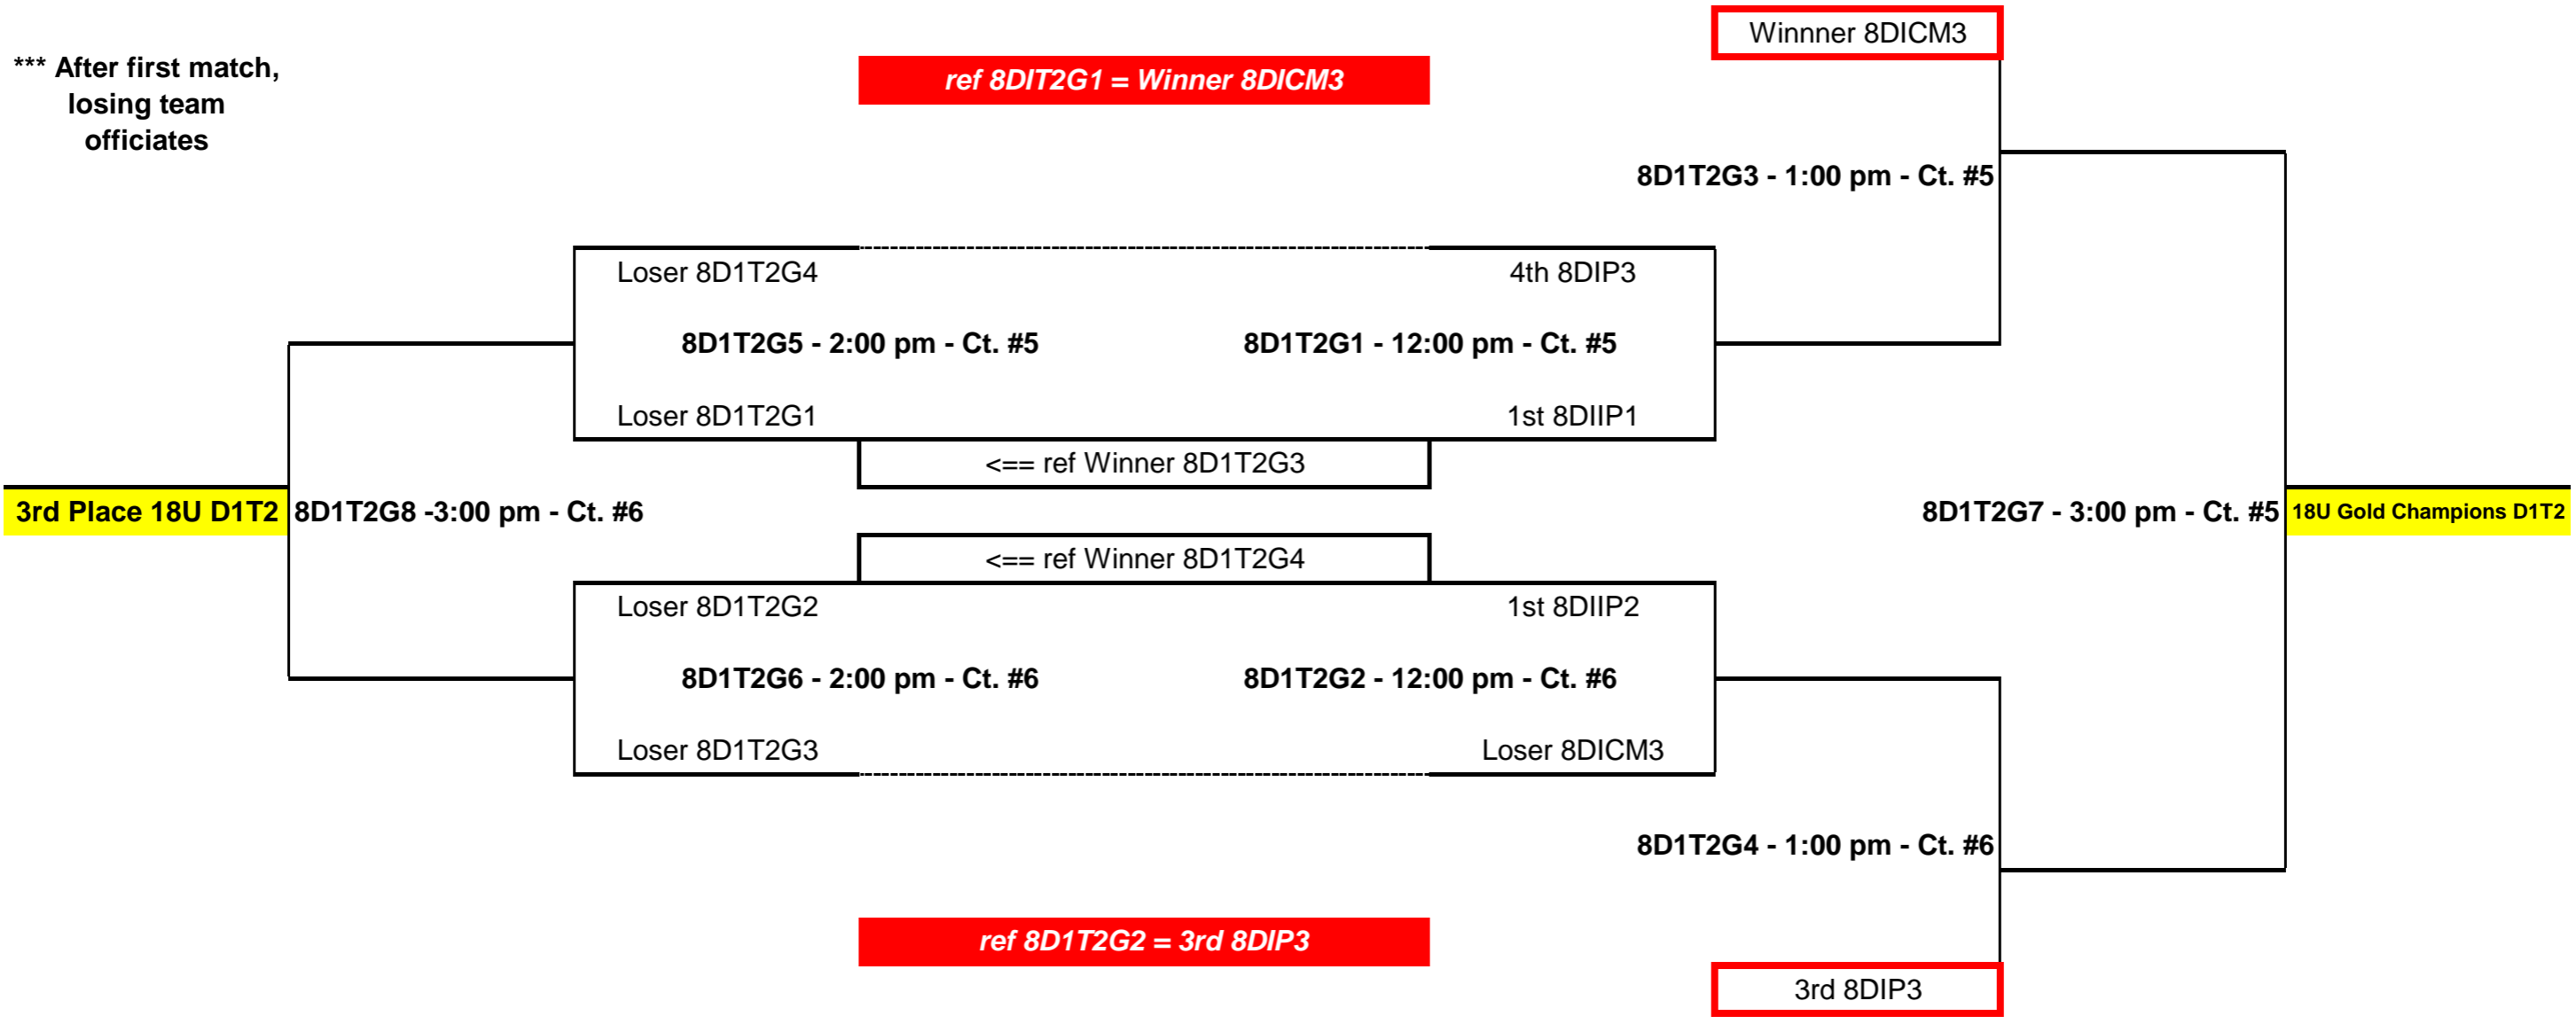

Gold Playoff Bracket for Girls 18U Division I Tier 2 - East Peoria HS