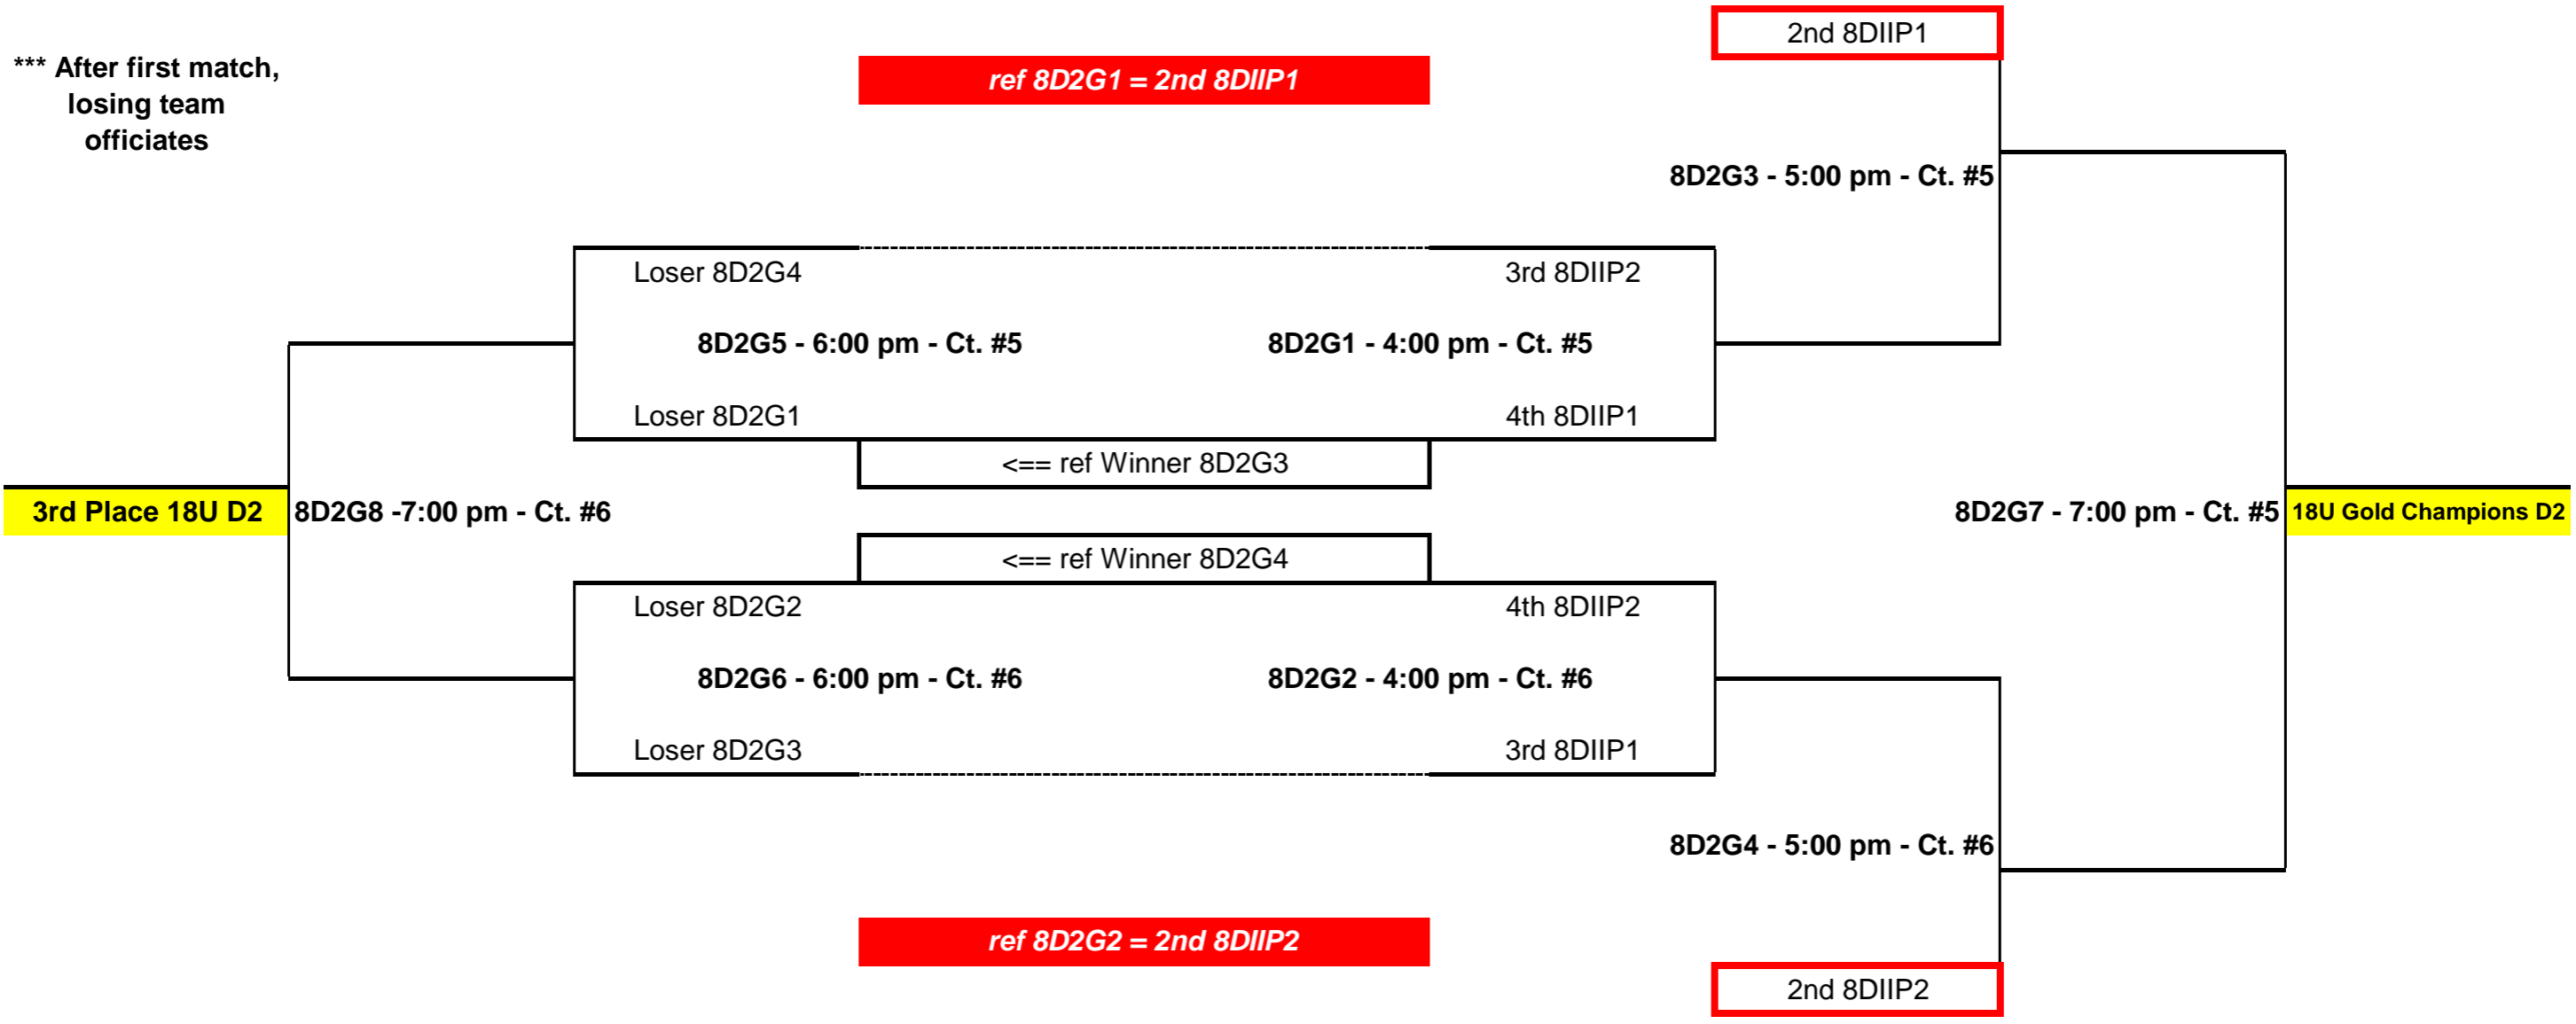

## Gold Playoff Bracket for Girls 18U Division I Tier 1 - East Peoria HS

\*\*\* After first match,  
losing team  
officialates

**Gold Playoff Bracket for Girls 18U Division I Tier 2 - East Peoria HS**

**Gold Playoff Bracket for Girls 18U Division II - East Peoria High School**