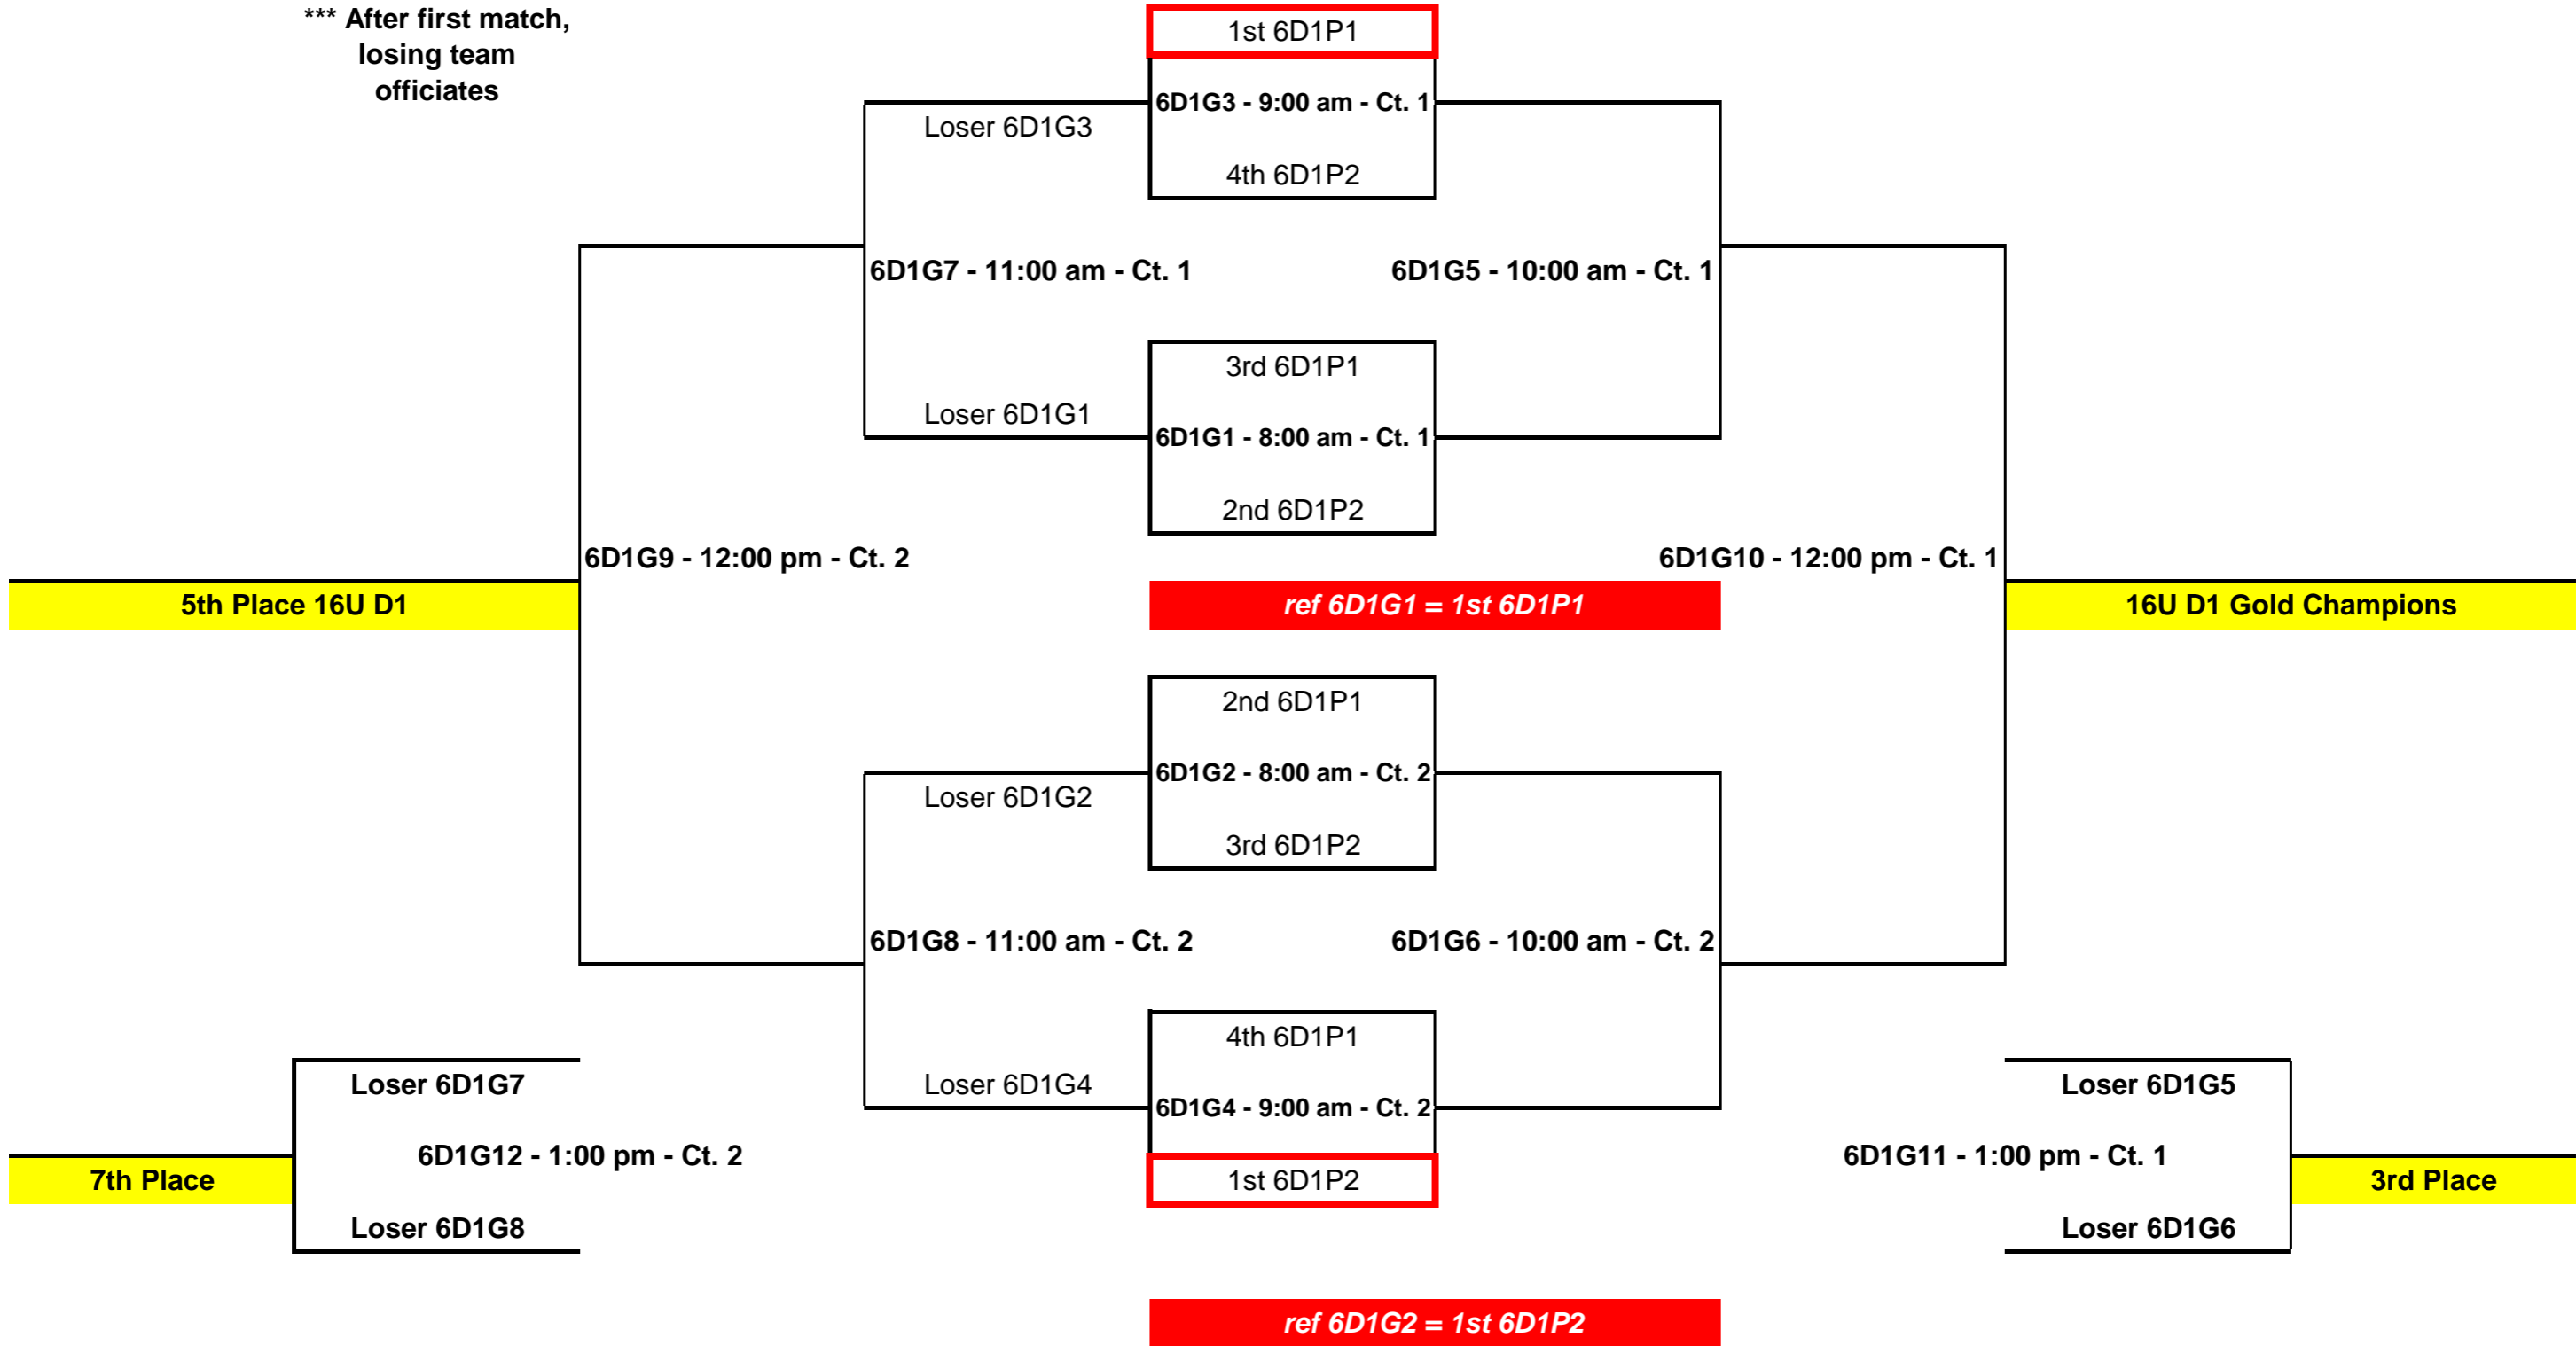

## *Hosted by Eastside Volleyball Club*

Held at Peoria River Plex / East Peoria Community High School

<b>18's DI Pool 1</b> Best 2/3 Sets	<b>18's DI Pool 2</b> Best 2/3 Sets	<b>18's DI Pool 3</b> Best 2/3 Sets	<b>18's DII Pool 1</b> Best 2/3 Sets	<b>18's DII Pool 2</b> Best 2/3 Sets
ESVBC 18-Red	SC Stars SM 18	ESVBC 17-Red	Air Intensity 18	Club FX 18 Green
PTVBC 18-Green	ESVBC 17-Navy	SC Stars Jack 18	PTVBC 18-White	BAVC 17
Hartem 17	ESVBC 18-Silver	PTVBC 18-Yellow	Illini United 18	Sandburg 18
		ESVBC 18-Orange	ESVBC 16-Red	ESVBC 18-Black
<b>16's DI Pool 1</b> Best 2/3 Sets	<b>16's DI Pool 2</b> Best 2/3 Sets	<b>16's DII Pool 1</b> Best 2/3 sets to 25 pts.		<b>16's DII Pool 2</b> Best 2/3 Sets
Panther 16U Red	PTVBC 16-Green	ESVBC 16-Green	PTVBC 15-Yellow	Sandburg 16
ESVBC 16-Silver	Rapid Fire 16-Red	ESVBC 16-Black	Air Intensity 16	PTVBC 15-Green
BAVC 16	Panther 15U	Illini United 16	Rapid Fire 15-White	ESVBC 16-Royal
PTVBC 16-Yellow	ESVBC 16-Orange		PTVBC 15-White	ESVBC 16-Yellow

# Sunday Schedule

## Gold Playoff Bracket for Girls 18U Division I Tier 1 - East Peoria HS

\*\*\* After first match,  
losing team  
officialates

**Gold Playoff Bracket for Girls 18U Division I Tier 2 - East Peoria HS**

**Gold Playoff Bracket for Girls 18U Division II - East Peoria High School**

**Gold Playoff Bracket for Girls 16U Division I - Peoria River Plex**

\*\*\* After first match,  
losing team  
officialates

**Gold Playoff Bracket for Girls 16U Division II Tier I - Peoria River Plex**