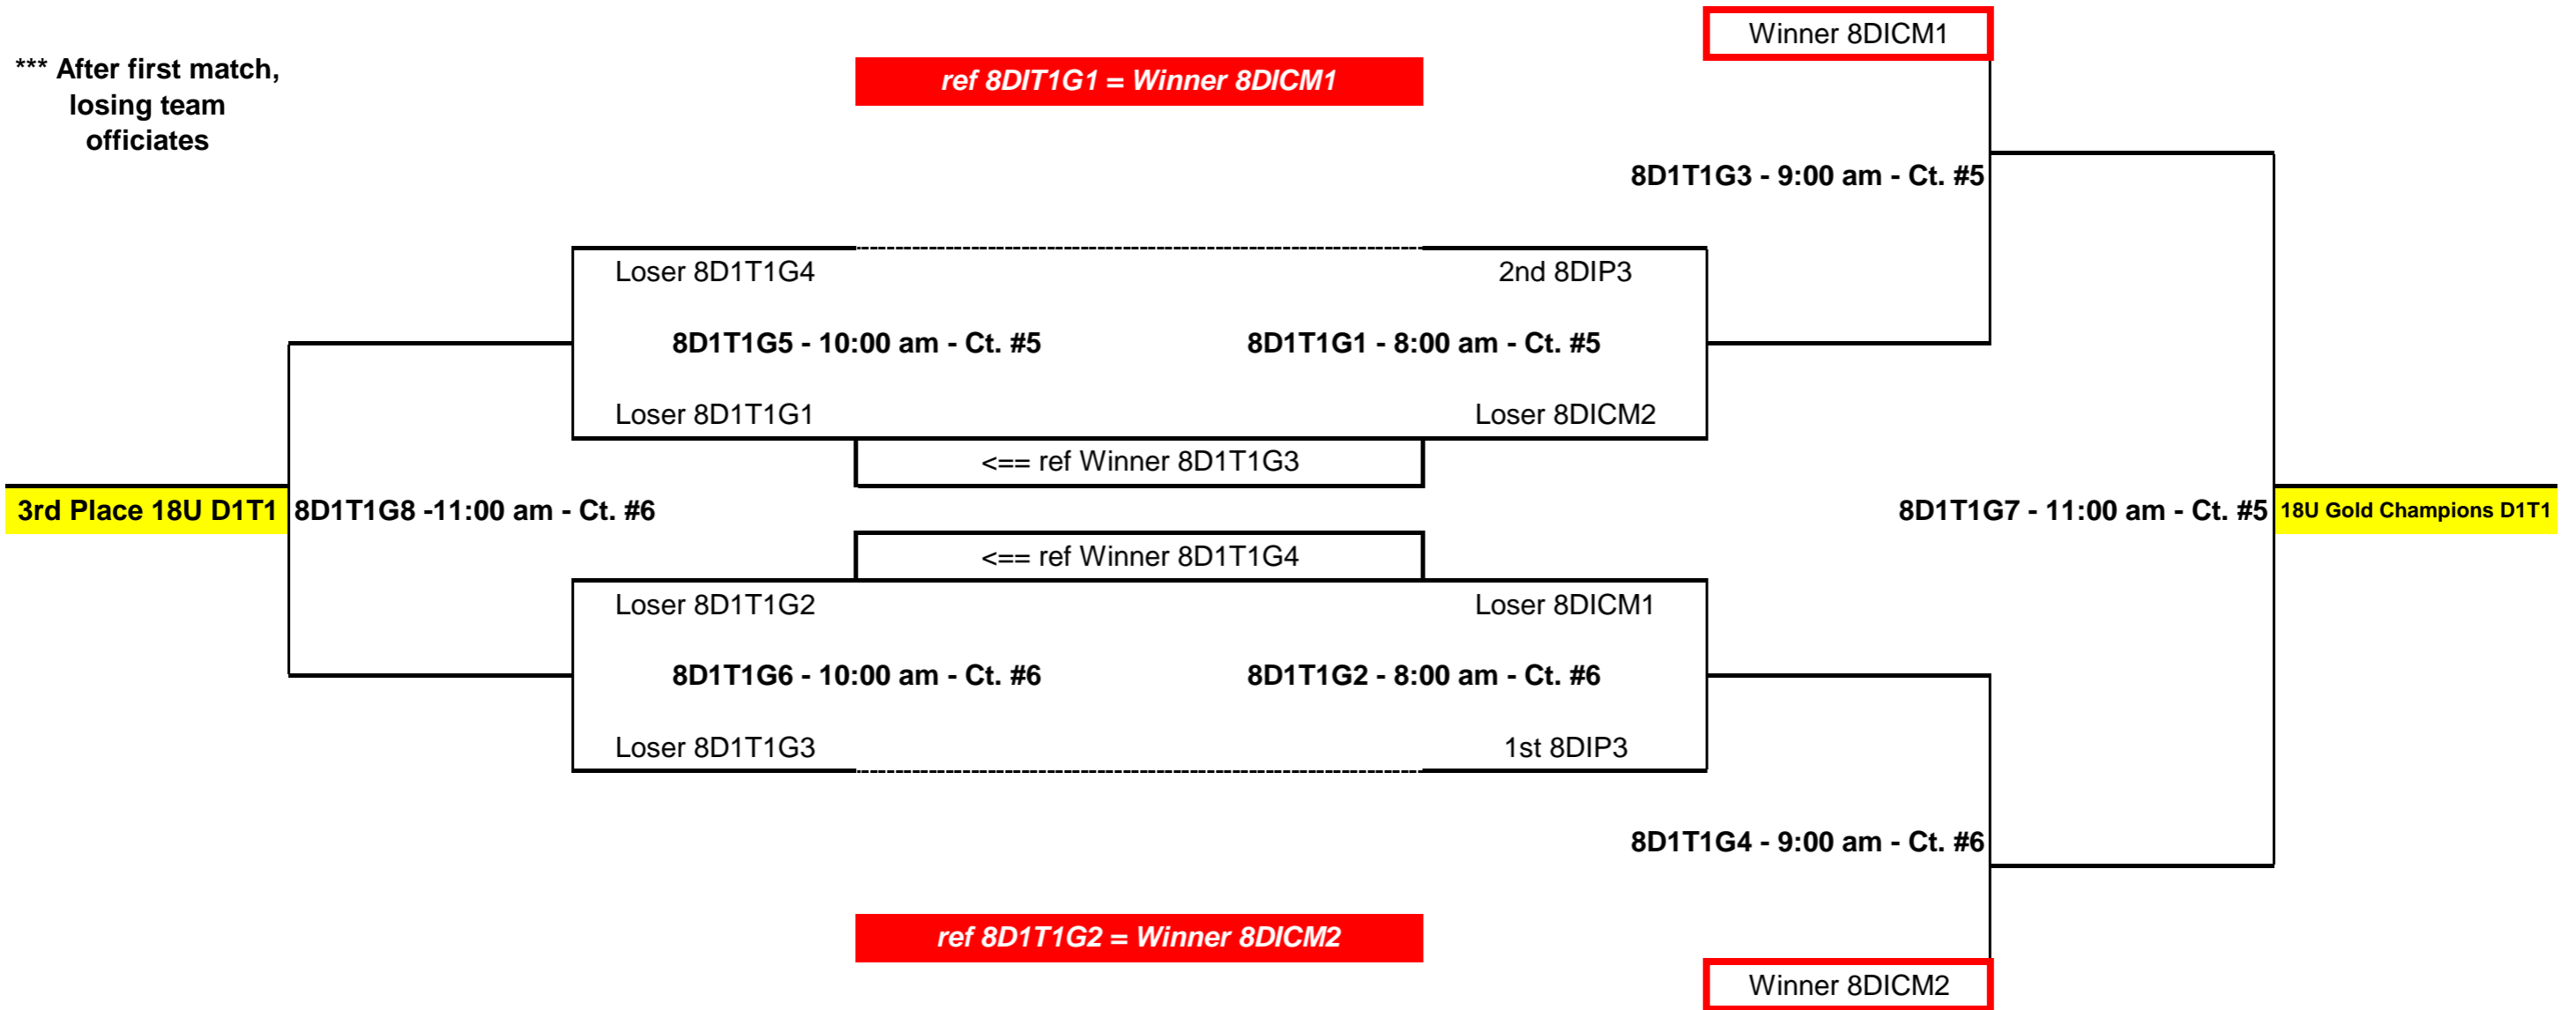

Sunday Schedule

Gold Playoff Bracket for Girls 18U Division I Tier 1 - East Peoria HS

*** After first match,
losing team
officialates