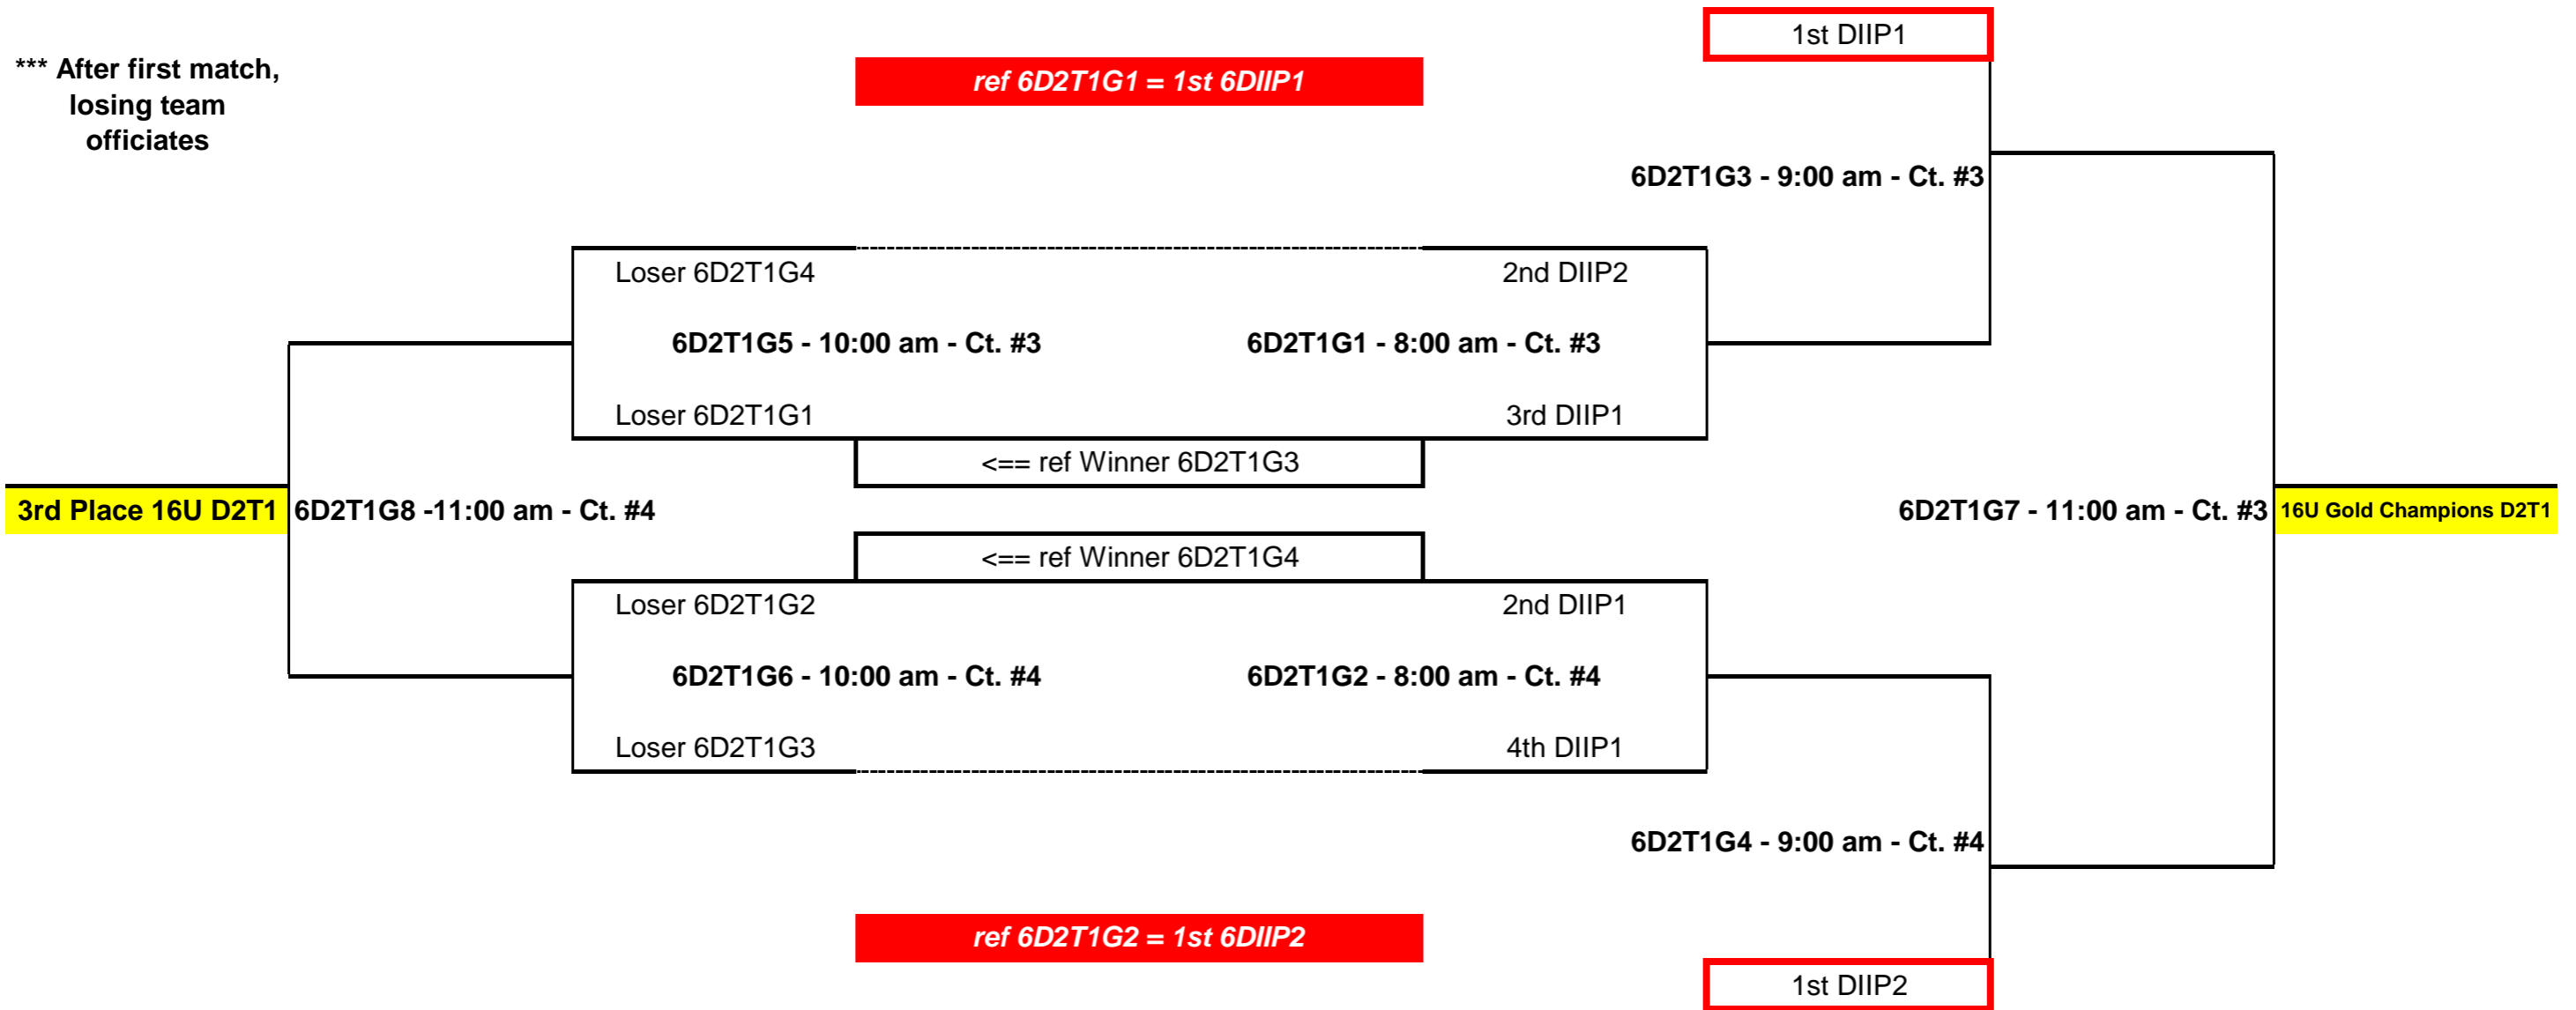

Gold Playoff Bracket for Girls 16U Division II Tier I - Peoria River Plex

*** After first match,
losing team
officialates