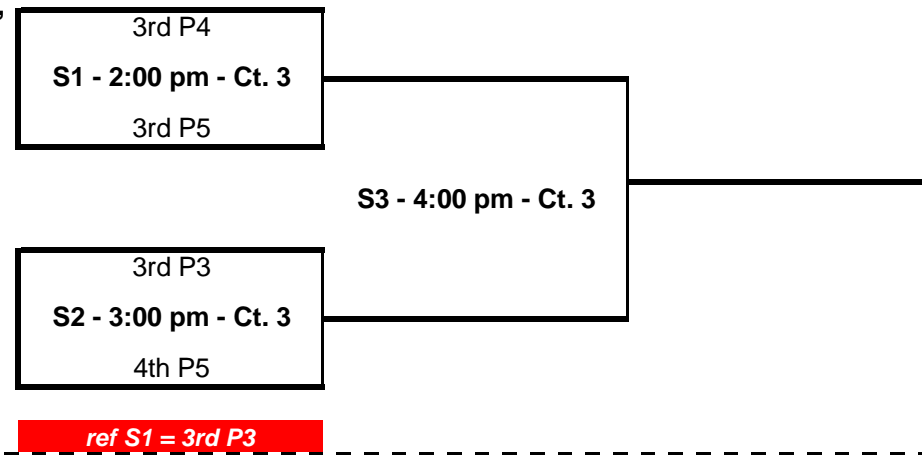

Championship Brackets - Sunday, July 25, 2010

Gold Playoff - Peoria River Plex

*** After first match,
losing team
officiates

Silver Playoff Bracket - Peoria River Plex

*** After first match,
losing team
officiates