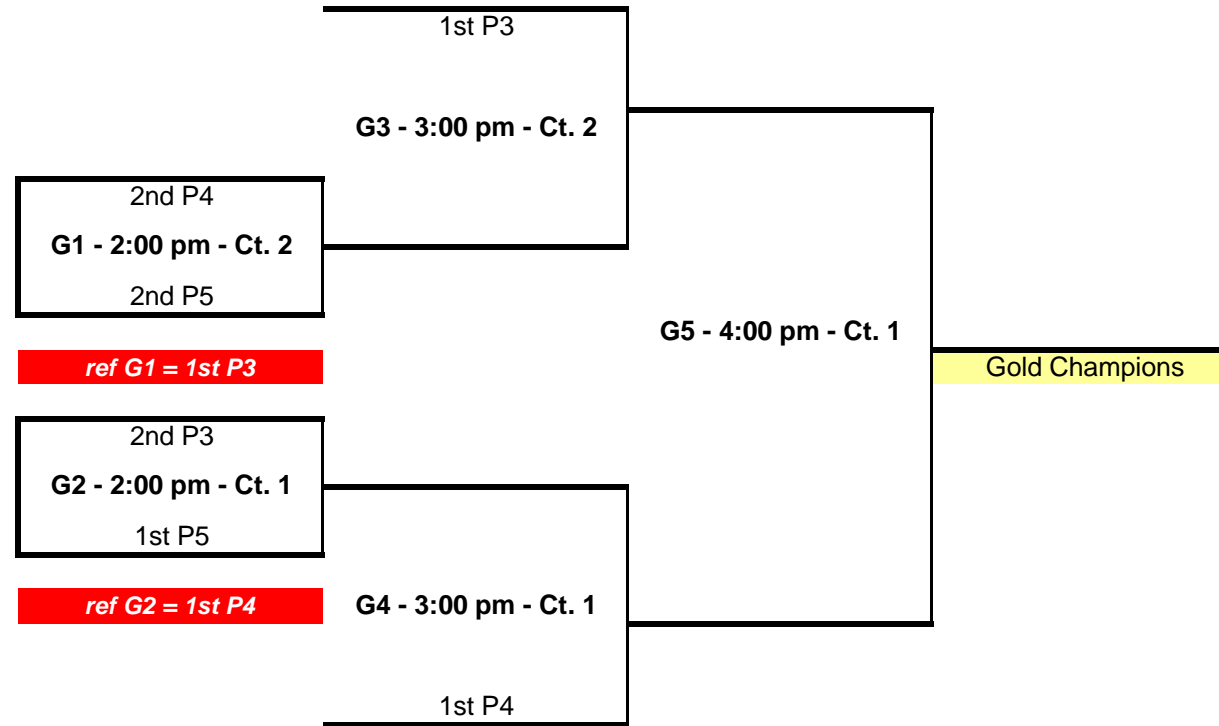

Championship Brackets - Sunday, July 25, 2010

Gold Playoff - Peoria River Plex

*** After first match,
losing team
officiates